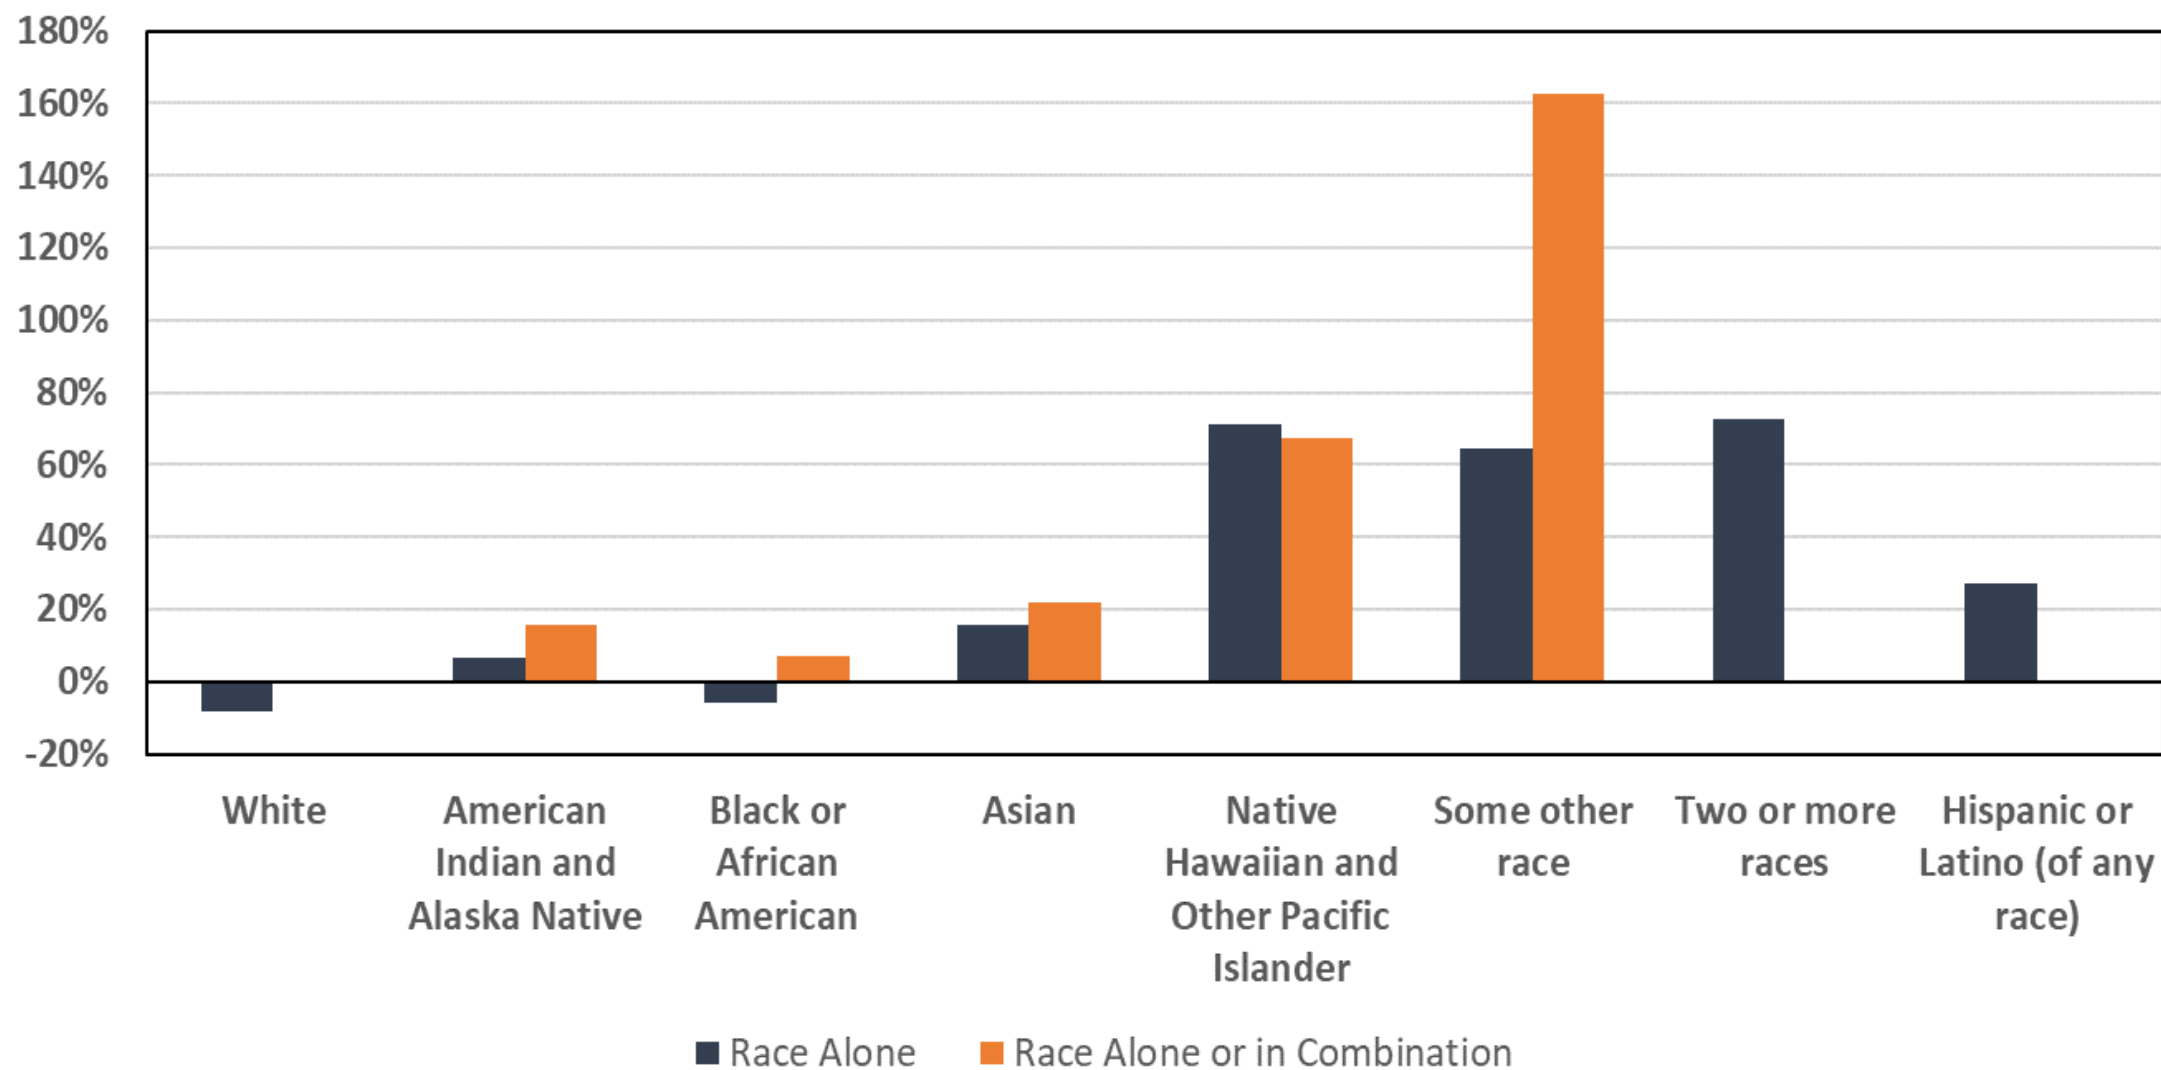

**Commonwealth North
Fiscal Policy Study Group
October 1, 2021**

Alaska's Changing Population

David Howell

Alaska Department of Labor
and Workforce Development

Alaska

Boroughs/Census Areas

Population Change by Borough/CA

Percent Change by Race, 2010 to 2020

Components of Population Change for Alaska, 1947-2020

Source: Alaska Department of Labor and Workforce Development, Research and Analysis Section

Deaths surpassed births in 25 states in 2020, up from five in 2019

■ More deaths than births, 2020

■ More deaths than births, 2019 and 2020

Births and Deaths by Year

Estimated Alaska Population by Age and Sex 2020

School Age Population, 5-17

Population Age 65+, 2000-2030

Population Age 75+, 2000-2030