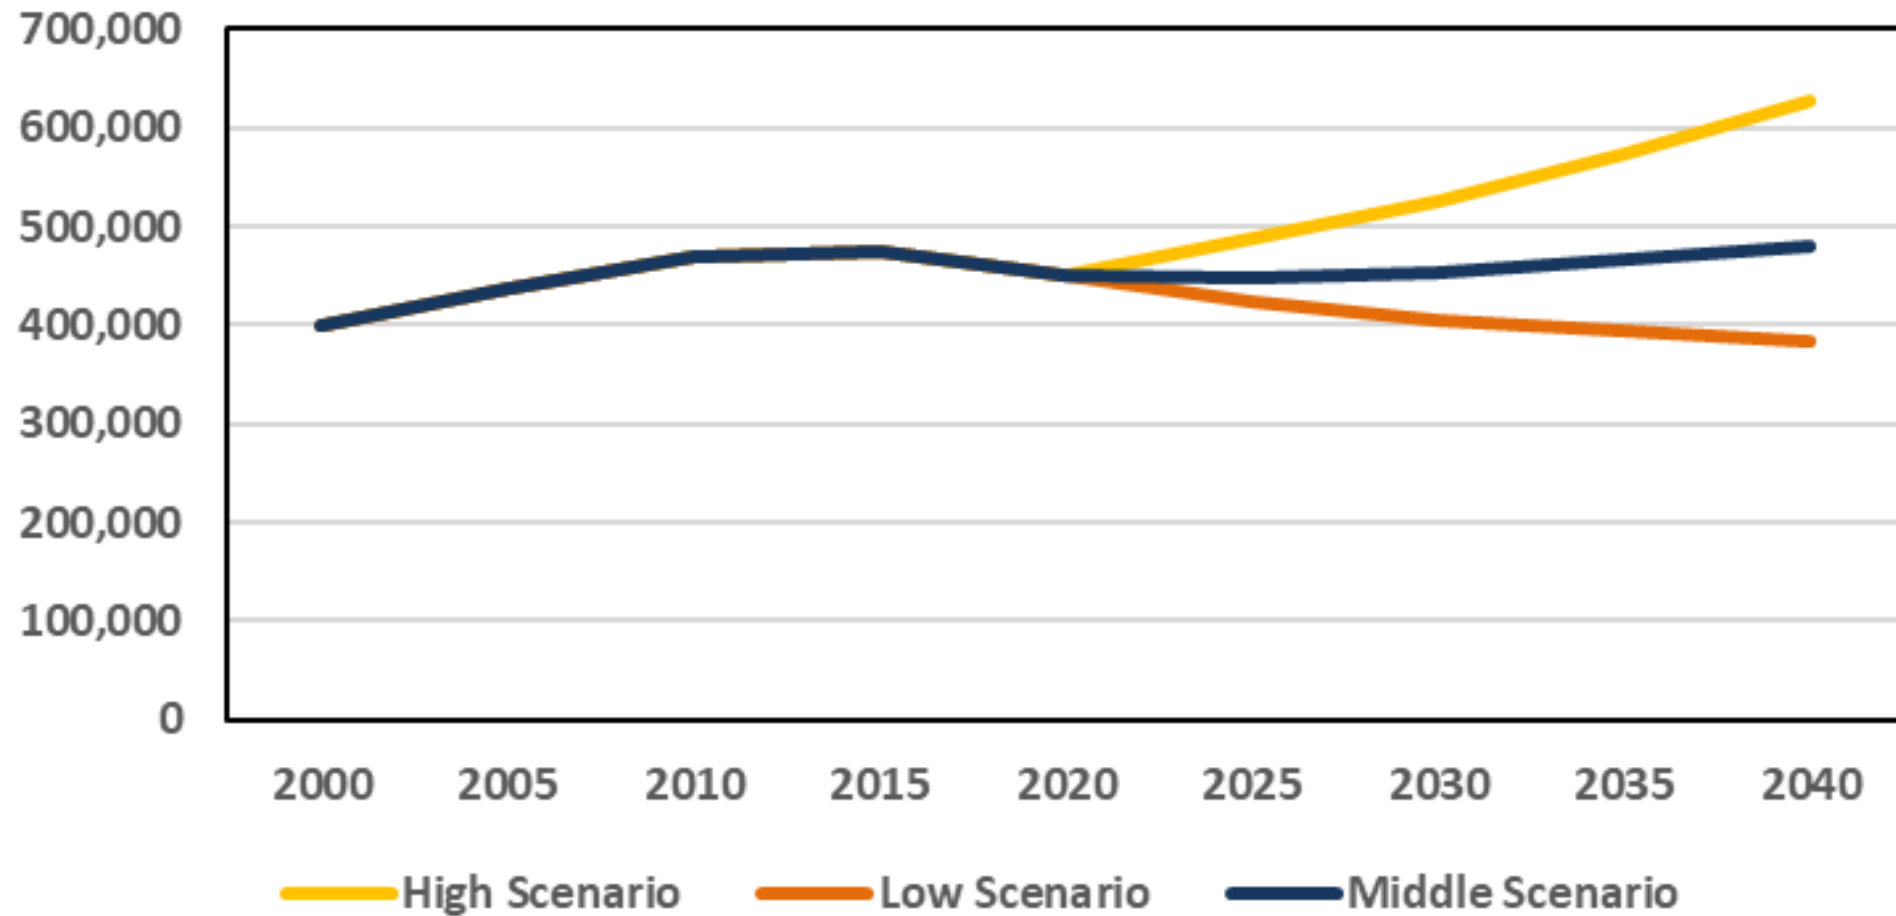

Percent Change by Race, 2010 to 2020

Components of Population Change for Alaska, 1947-2020

Source: Alaska Department of Labor and Workforce Development, Research and Analysis Section

Deaths surpassed births in 25 states in 2020, up from five in 2019

■ More deaths than births, 2020

■ More deaths than births, 2019 and 2020

Births and Deaths by Year

Estimated Alaska Population by Age and Sex 2020

School Age Population, 5-17

Population Age 65+, 2000-2030

Population Age 75+, 2000-2030

Working Age Population, 18-64

Low Scenario Labor Force Participation

*Holding 2019 Labor Force constant through 2040

Net Migration 2005-2010

Net Migration 2005-2010, 2010-2015

Net Migration 2005-2010, 2010-2015, 2015-2020