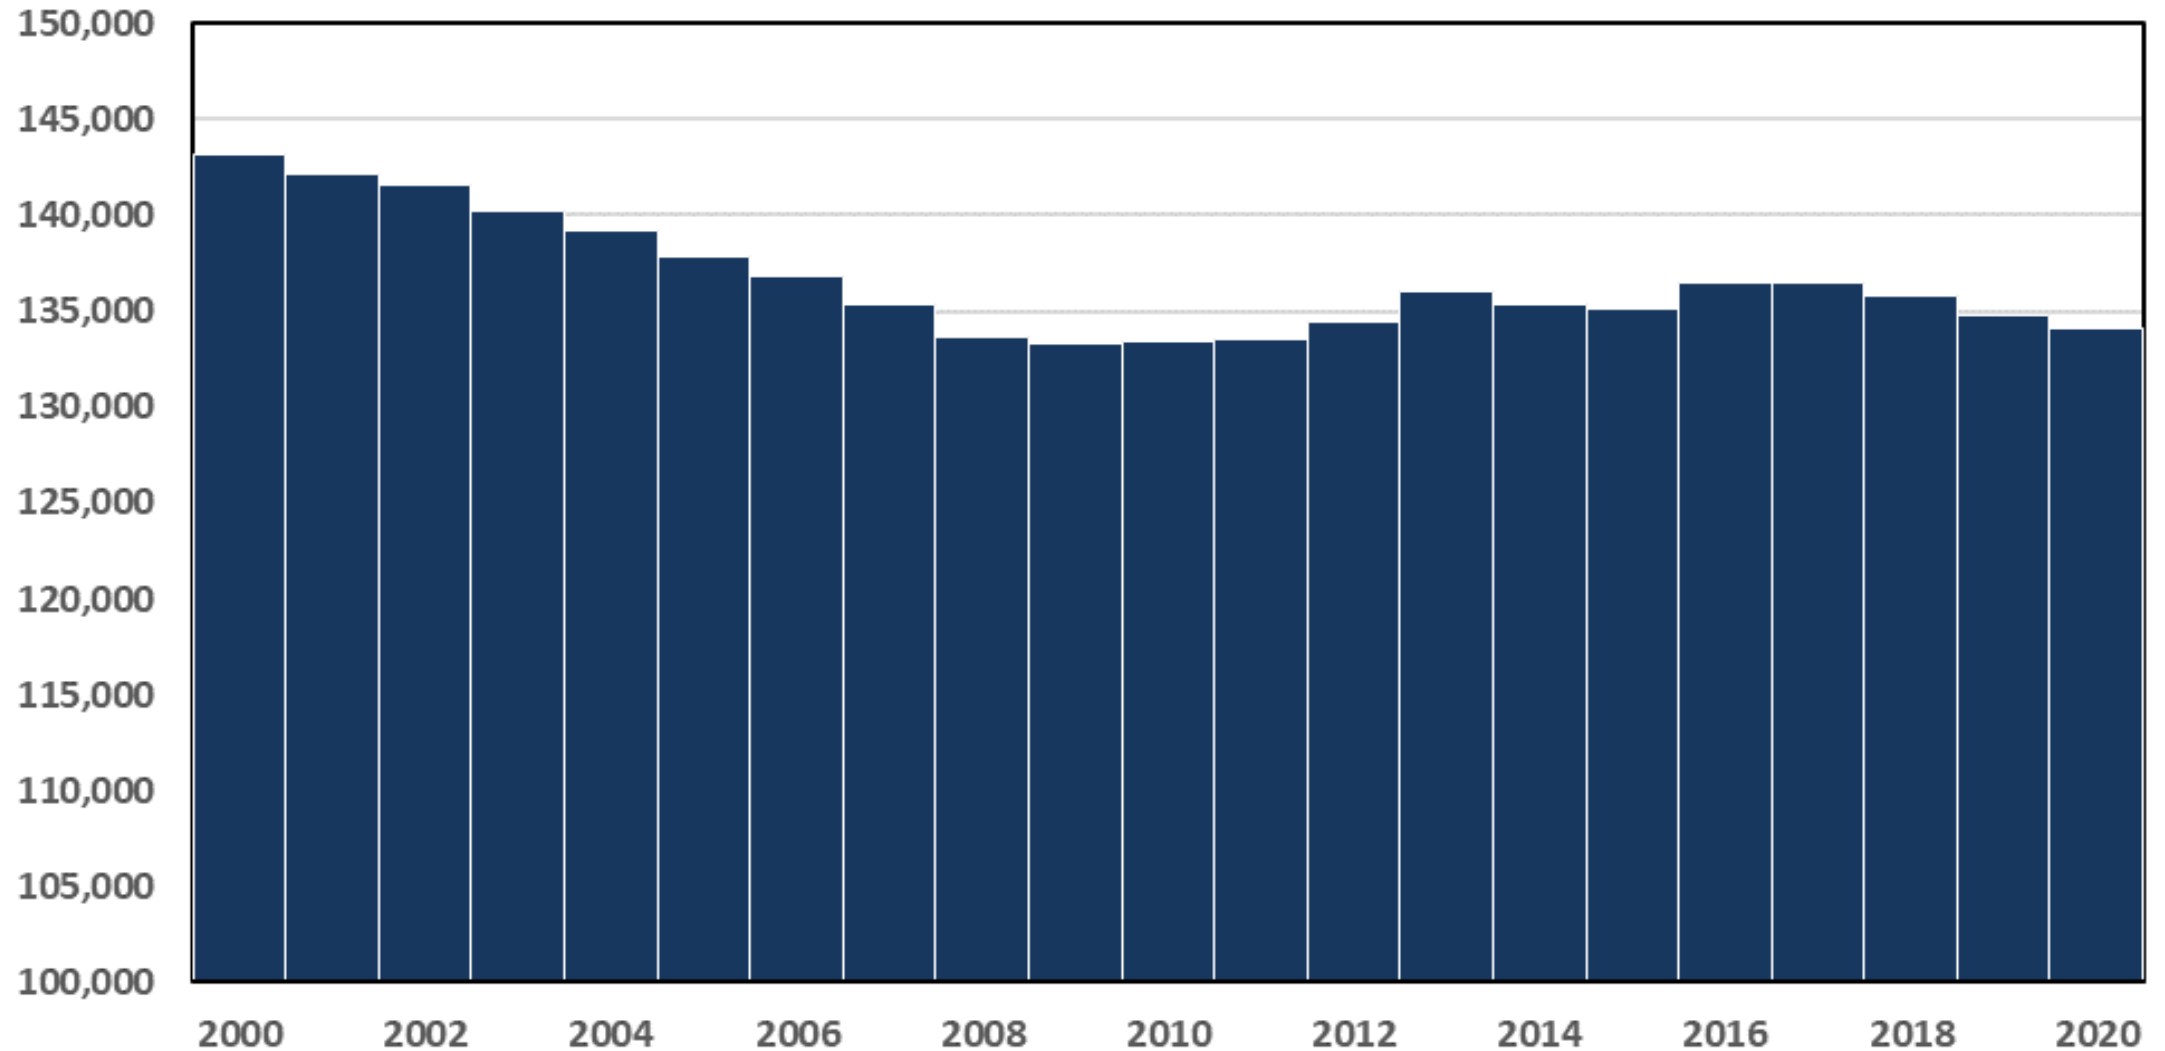

Percent Change by Race, 2010 to 2020

Components of Population Change for Alaska, 1947-2020

Source: Alaska Department of Labor and Workforce Development, Research and Analysis Section

Deaths surpassed births in 25 states in 2020, up from five in 2019

■ More deaths than births, 2020

■ More deaths than births, 2019 and 2020

Births and Deaths by Year

Estimated Alaska Population by Age and Sex 2020

School Age Population, 5-17

Population Age 65+, 2000-2030

Population Age 75+, 2000-2030

Working Age Population, 18-64

Low Scenario Labor Force Participation

*Holding 2019 Labor Force constant through 2040

Net Migration 2005-2010

Net Migration 2005-2010, 2010-2015

Net Migration 2005-2010, 2010-2015, 2015-2020