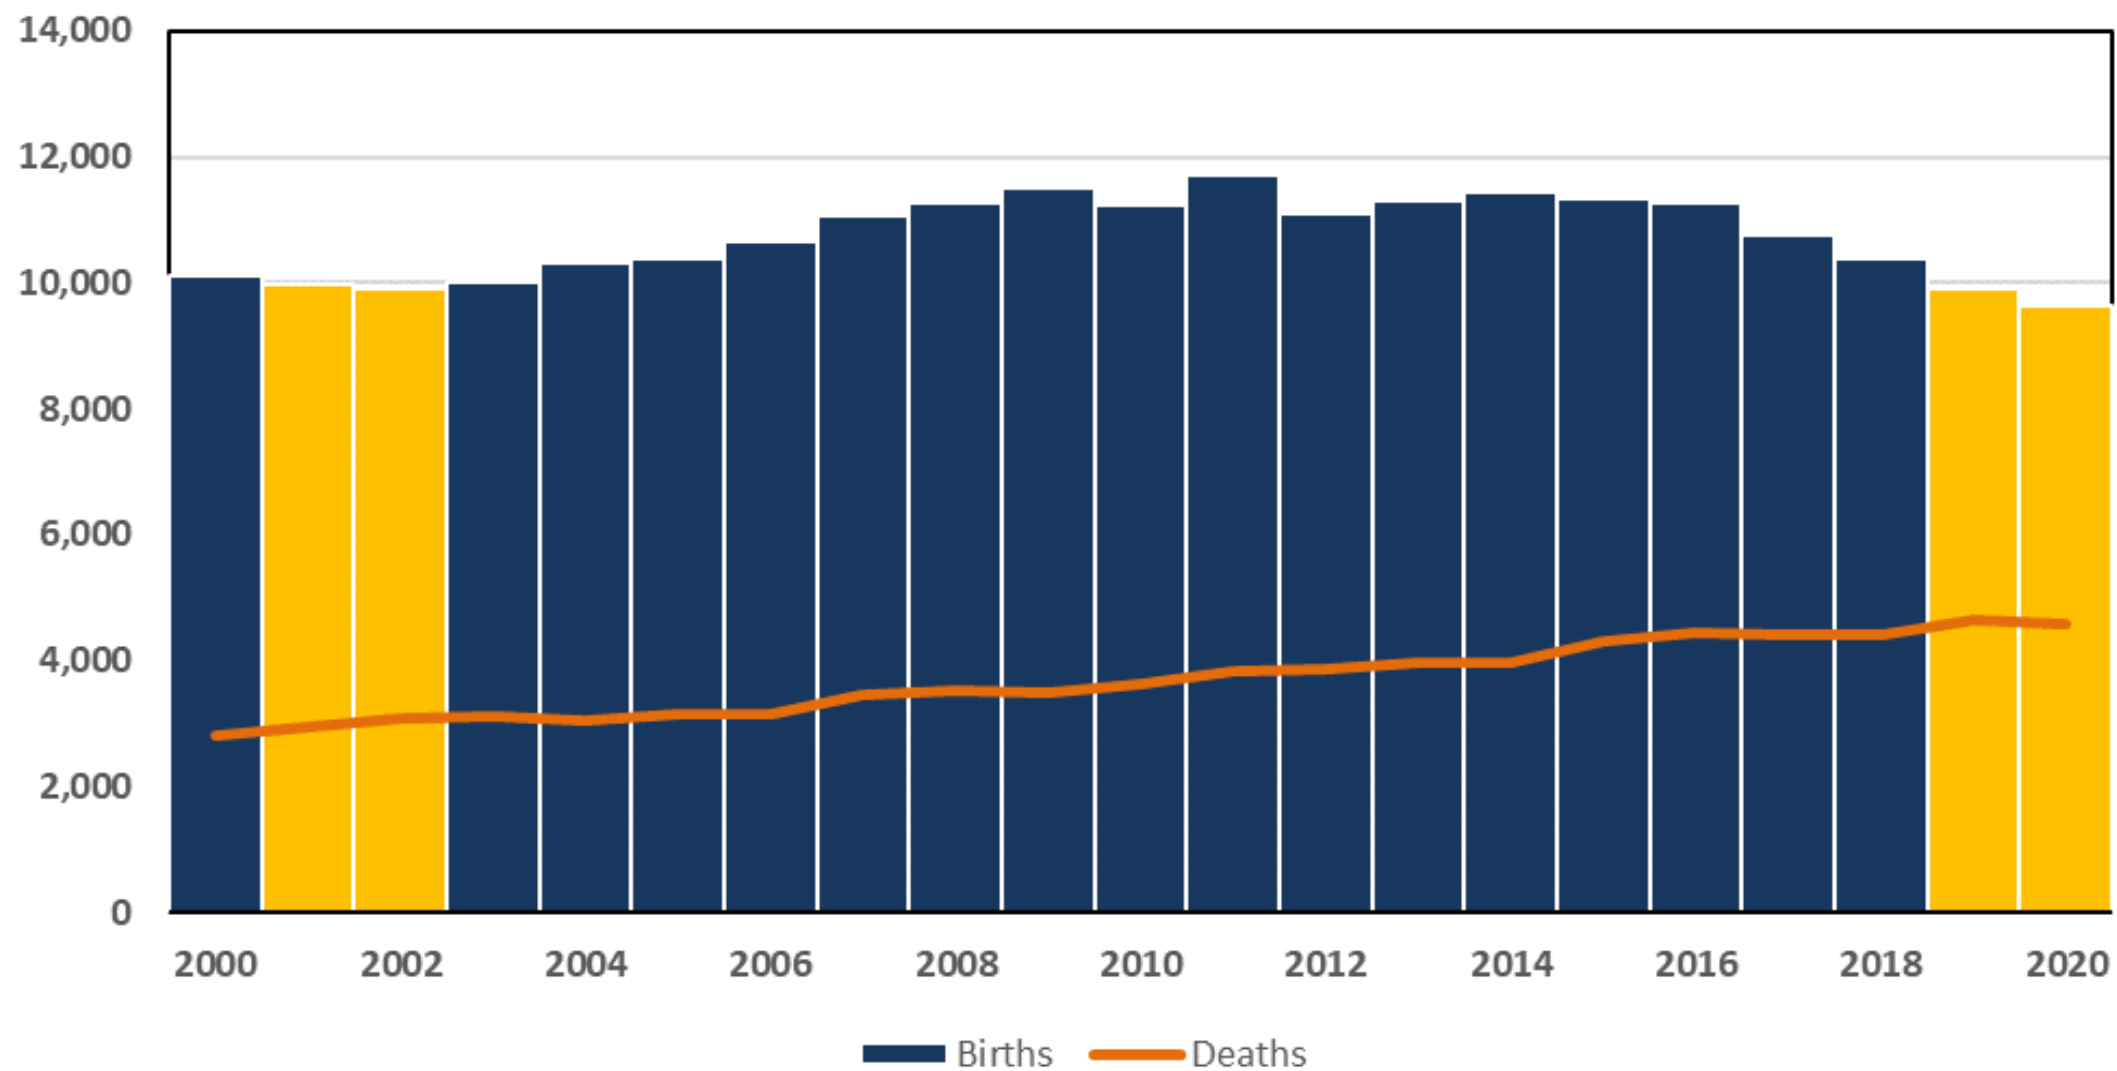

**Commonwealth North
Fiscal Policy Study Group
October 1, 2021**

Alaska's Changing Population

David Howell

Alaska Department of Labor
and Workforce Development

Alaska

Boroughs/Census Areas

Population Change by Borough/CA

Percent Change by Race, 2010 to 2020

Components of Population Change for Alaska, 1947-2020

Source: Alaska Department of Labor and Workforce Development, Research and Analysis Section

Deaths surpassed births in 25 states in 2020, up from five in 2019

■ More deaths than births, 2020

■ More deaths than births, 2019 and 2020

Births and Deaths by Year

Estimated Alaska Population by Age and Sex 2020

School Age Population, 5-17

Population Age 65+, 2000-2030

Population Age 75+, 2000-2030

Working Age Population, 18-64

Low Scenario Labor Force Participation

*Holding 2019 Labor Force constant through 2040

Net Migration 2005-2010

Net Migration 2005-2010, 2010-2015

Net Migration 2005-2010, 2010-2015, 2015-2020