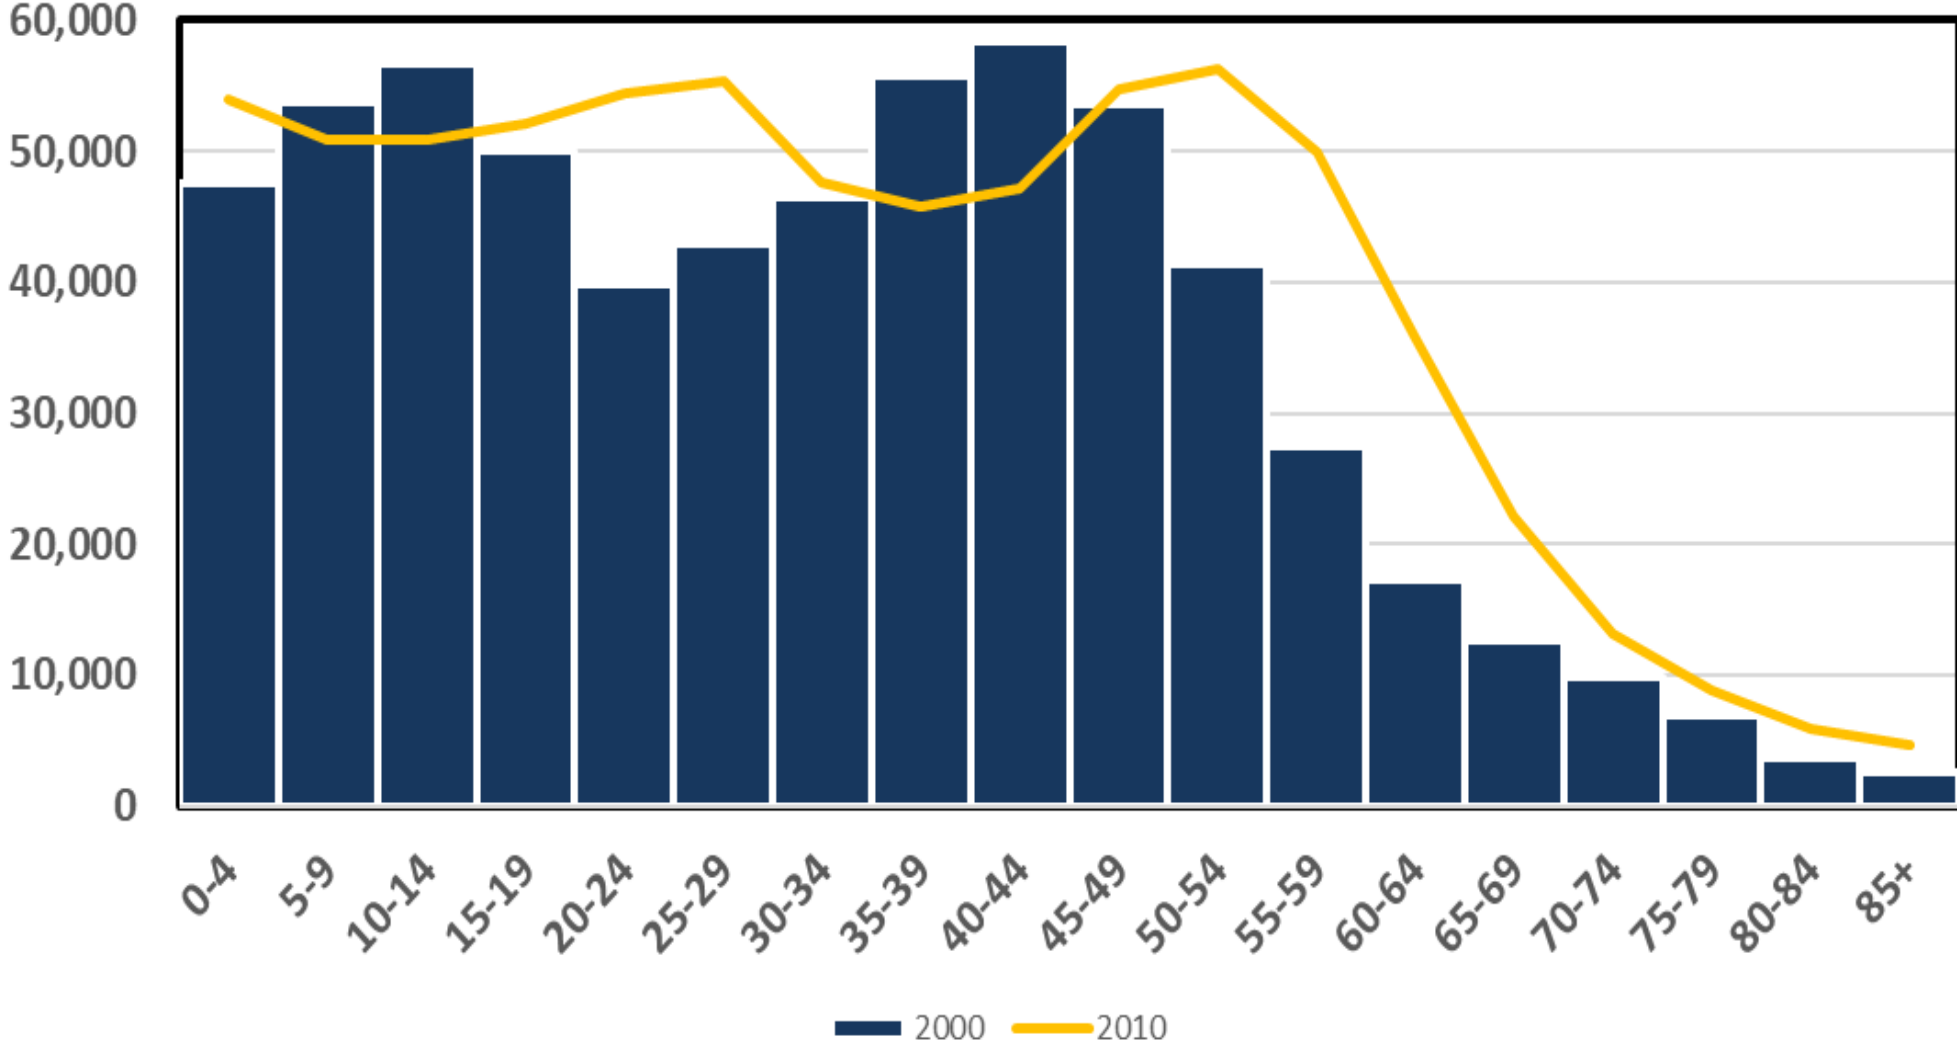

Population by Age, 2000 and 2010