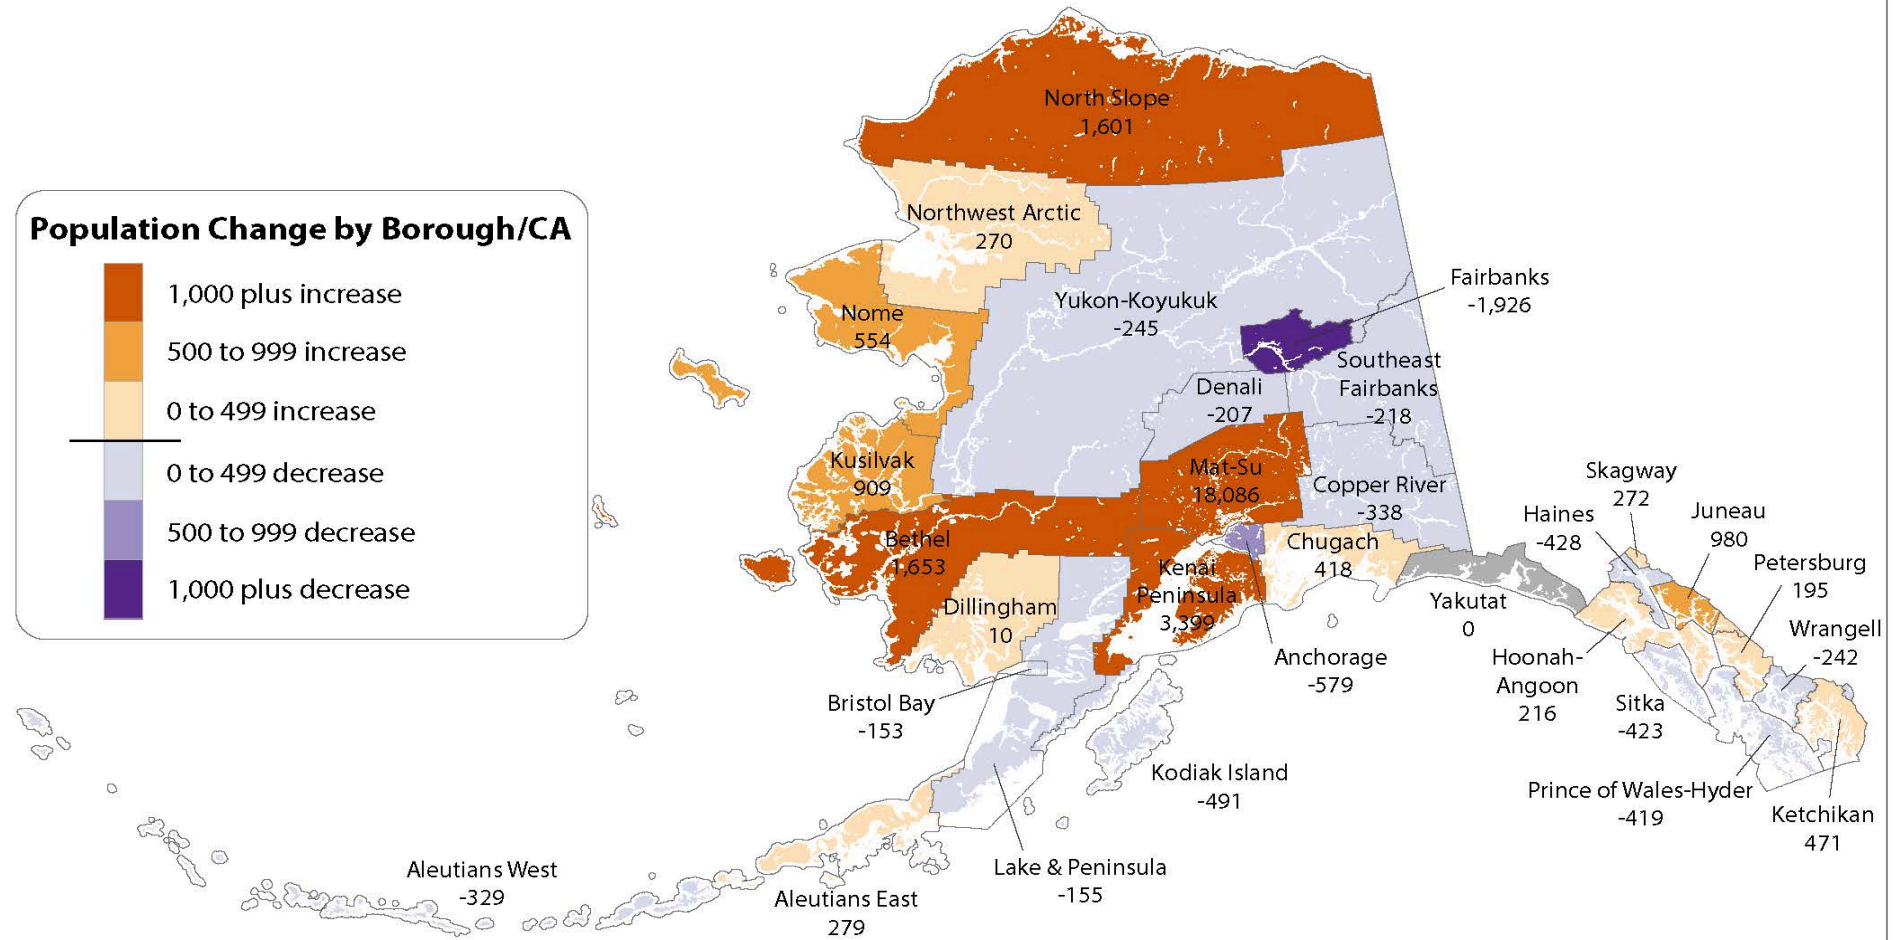

**Commonwealth North
Fiscal Policy Study Group
October 1, 2021**

Alaska's Changing Population

David Howell

Alaska Department of Labor
and Workforce Development

Alaska

Boroughs/Census Areas

Population Change by Borough/CA

Percent Change by Race, 2010 to 2020

Components of Population Change for Alaska, 1947-2020

Source: Alaska Department of Labor and Workforce Development, Research and Analysis Section

Deaths surpassed births in 25 states in 2020, up from five in 2019

■ More deaths than births, 2020

■ More deaths than births, 2019 and 2020

Births and Deaths by Year

Estimated Alaska Population by Age and Sex 2020

School Age Population, 5-17

Population Age 65+, 2000-2030

Population Age 75+, 2000-2030