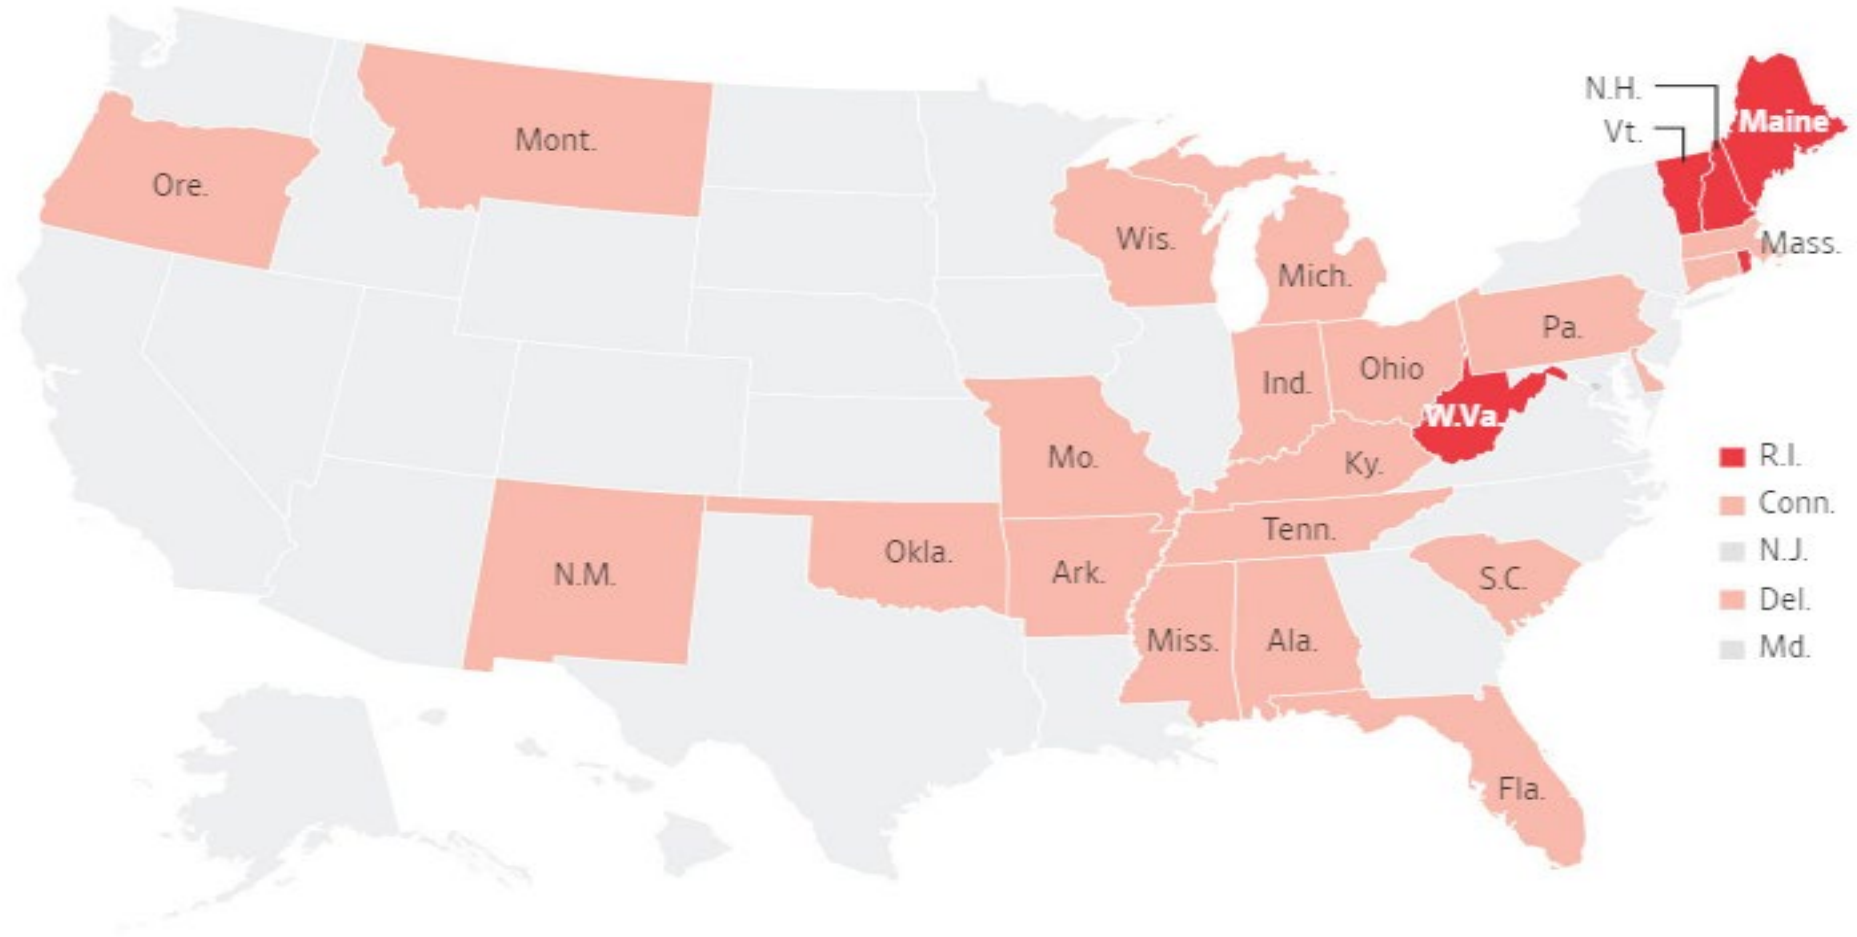

**Commonwealth North
Fiscal Policy Study Group
October 1, 2021**

Alaska's Changing Population

David Howell

Alaska Department of Labor
and Workforce Development

Alaska

Boroughs/Census Areas

Population Change by Borough/CA

Percent Change by Race, 2010 to 2020

Components of Population Change for Alaska, 1947-2020

Source: Alaska Department of Labor and Workforce Development, Research and Analysis Section

Deaths surpassed births in 25 states in 2020, up from five in 2019

■ More deaths than births, 2020

■ More deaths than births, 2019 and 2020

Births and Deaths by Year

Estimated Alaska Population by Age and Sex 2020

School Age Population, 5-17

Population Age 65+, 2000-2030

Population Age 75+, 2000-2030