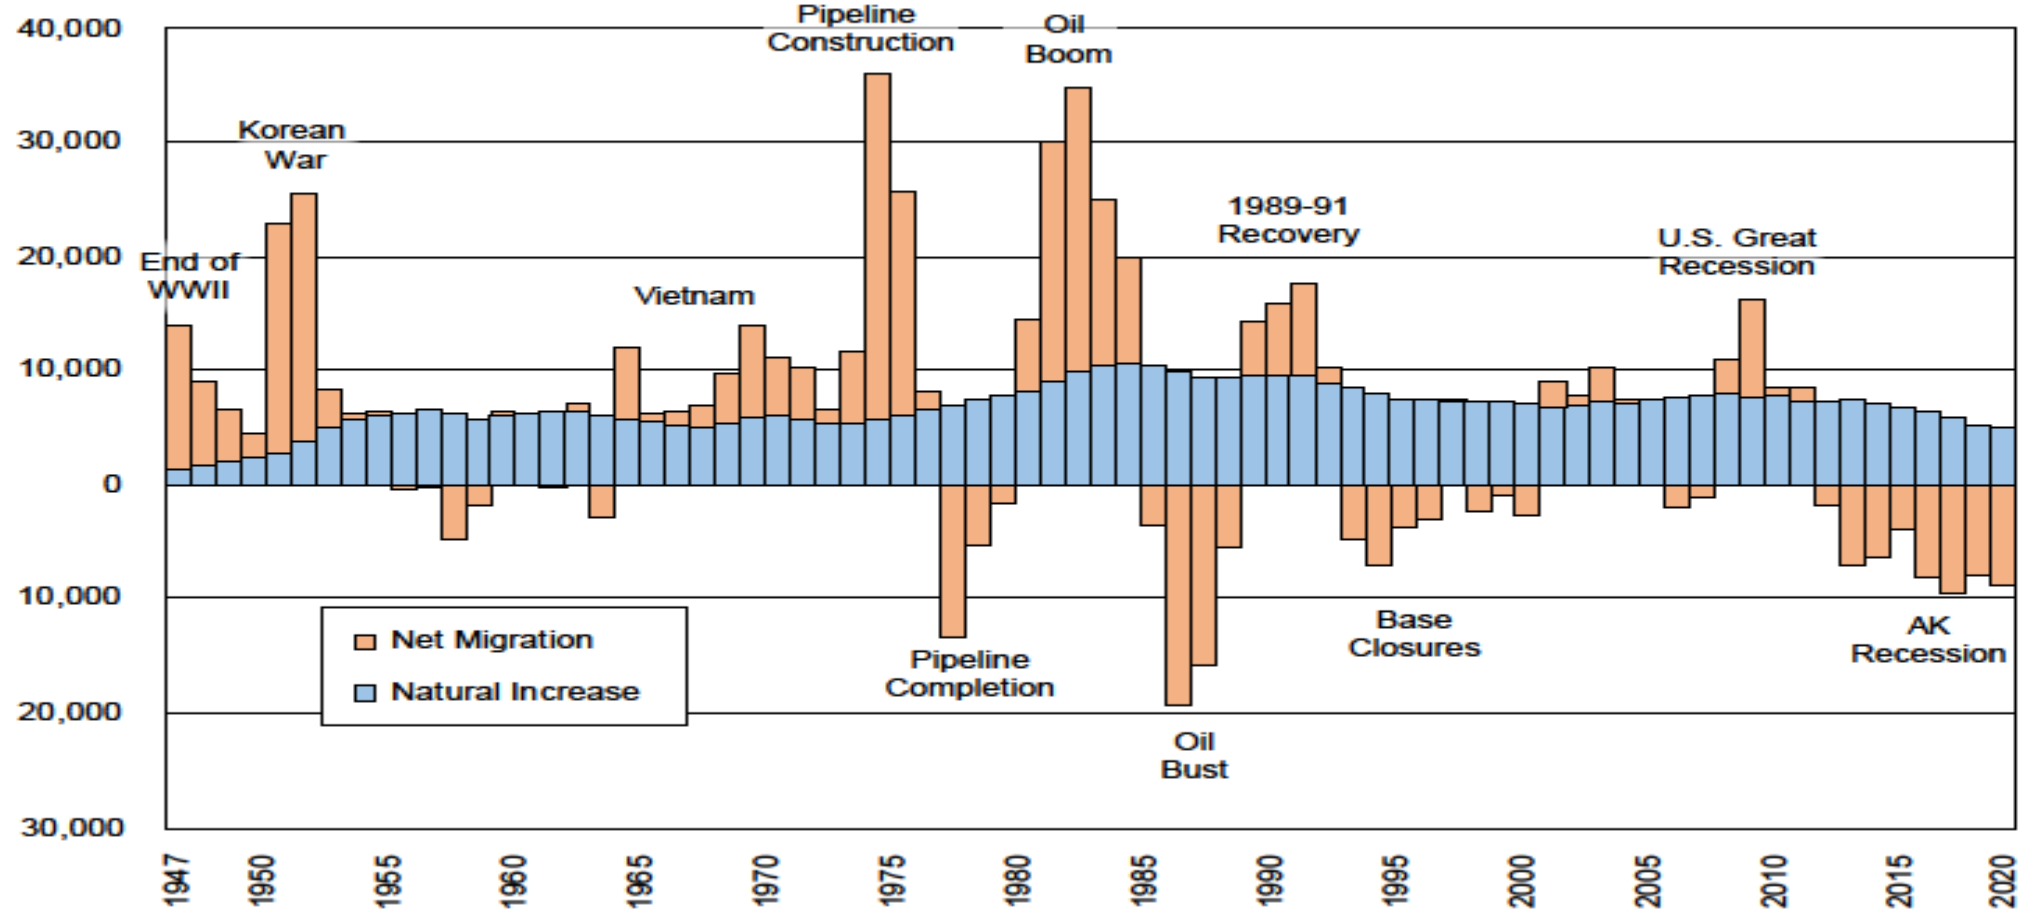

**Commonwealth North
Fiscal Policy Study Group
October 1, 2021**

Alaska's Changing Population

David Howell

Alaska Department of Labor
and Workforce Development

Alaska

Boroughs/Census Areas

Population Change by Borough/CA

Percent Change by Race, 2010 to 2020

Components of Population Change for Alaska, 1947-2020

Source: Alaska Department of Labor and Workforce Development, Research and Analysis Section

Deaths surpassed births in 25 states in 2020, up from five in 2019

■ More deaths than births, 2020

■ More deaths than births, 2019 and 2020

Births and Deaths by Year

Estimated Alaska Population by Age and Sex 2020

School Age Population, 5-17

Population Age 65+, 2000-2030

Population Age 75+, 2000-2030