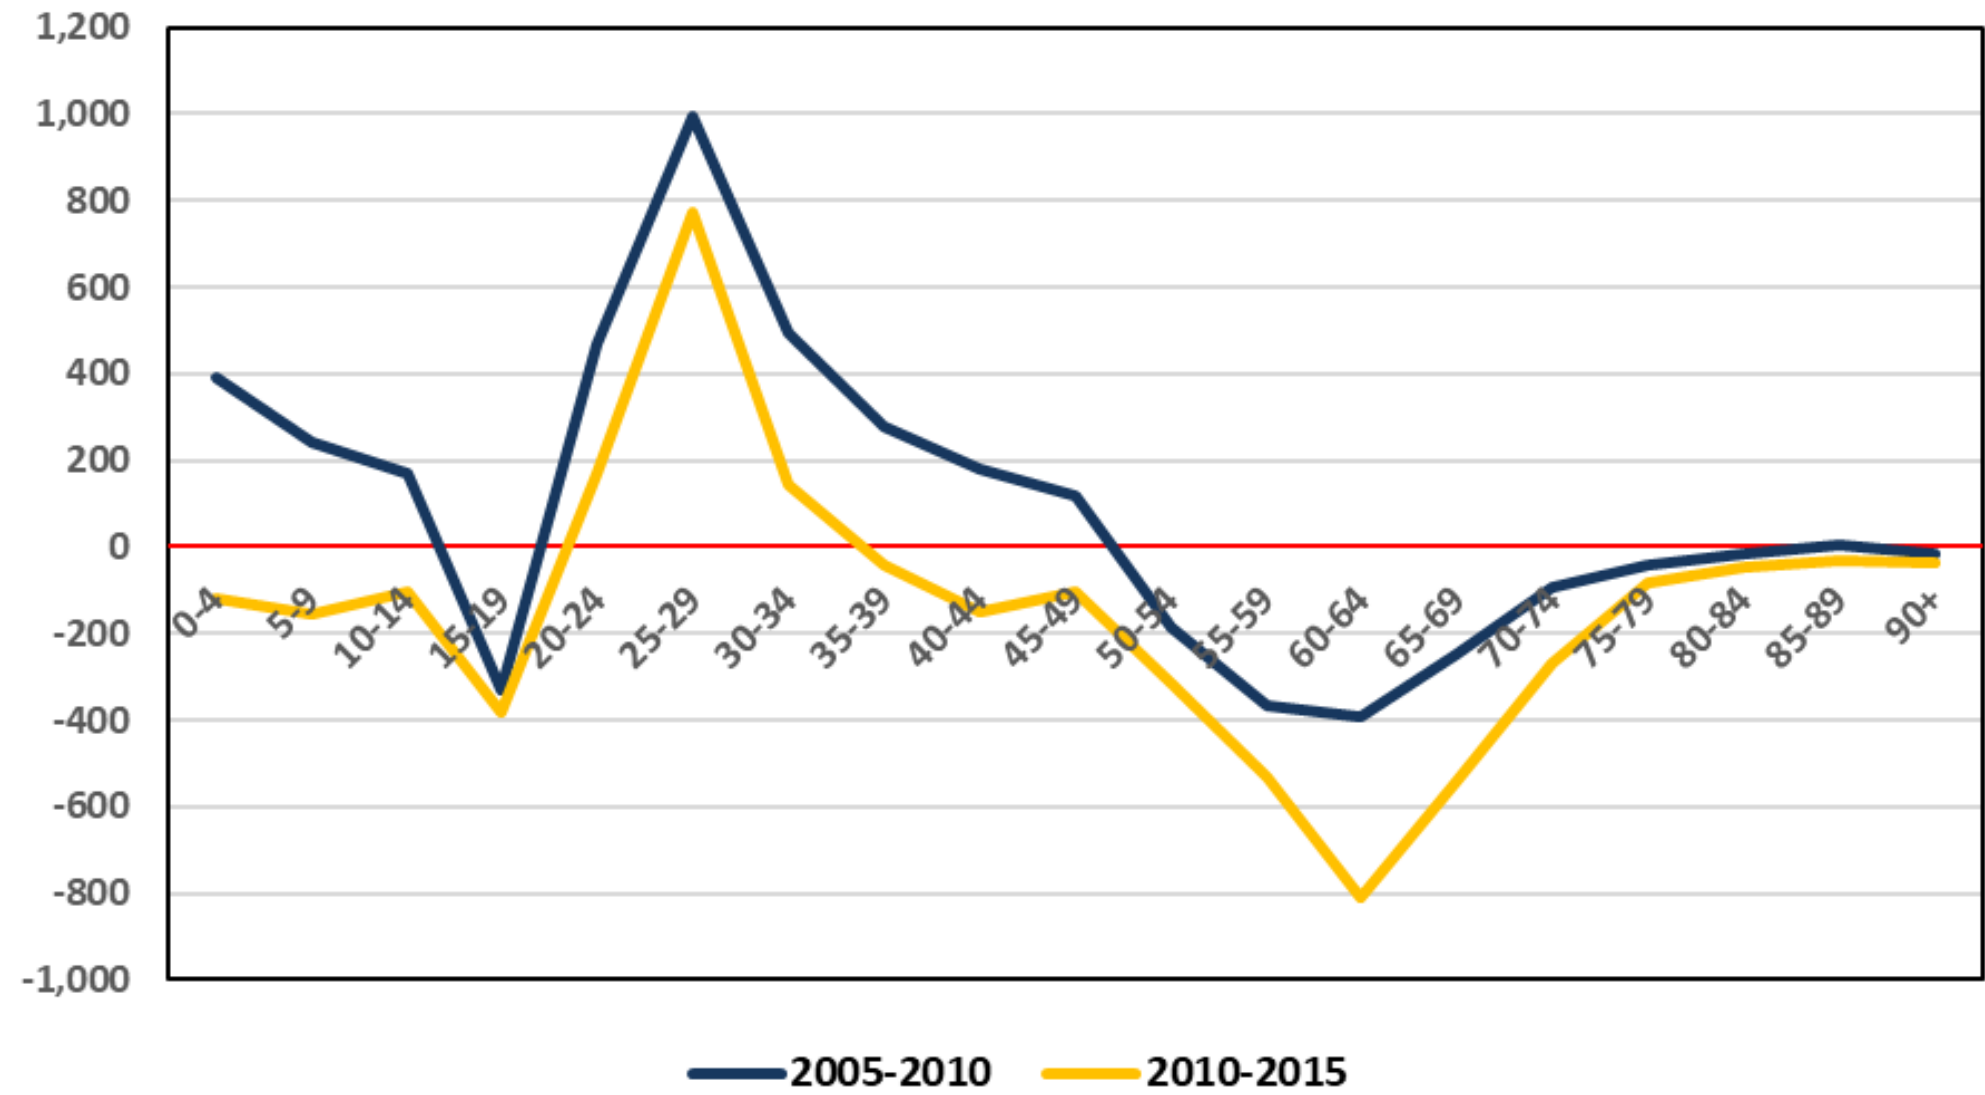

Percent Change by Race, 2010 to 2020

Components of Population Change for Alaska, 1947-2020

Source: Alaska Department of Labor and Workforce Development, Research and Analysis Section

Deaths surpassed births in 25 states in 2020, up from five in 2019

■ More deaths than births, 2020

■ More deaths than births, 2019 and 2020

Births and Deaths by Year

Estimated Alaska Population by Age and Sex 2020

School Age Population, 5-17

Population Age 65+, 2000-2030

Population Age 75+, 2000-2030

Working Age Population, 18-64

Low Scenario Labor Force Participation

*Holding 2019 Labor Force constant through 2040

Net Migration 2005-2010

Net Migration 2005-2010, 2010-2015

Net Migration 2005-2010, 2010-2015, 2015-2020