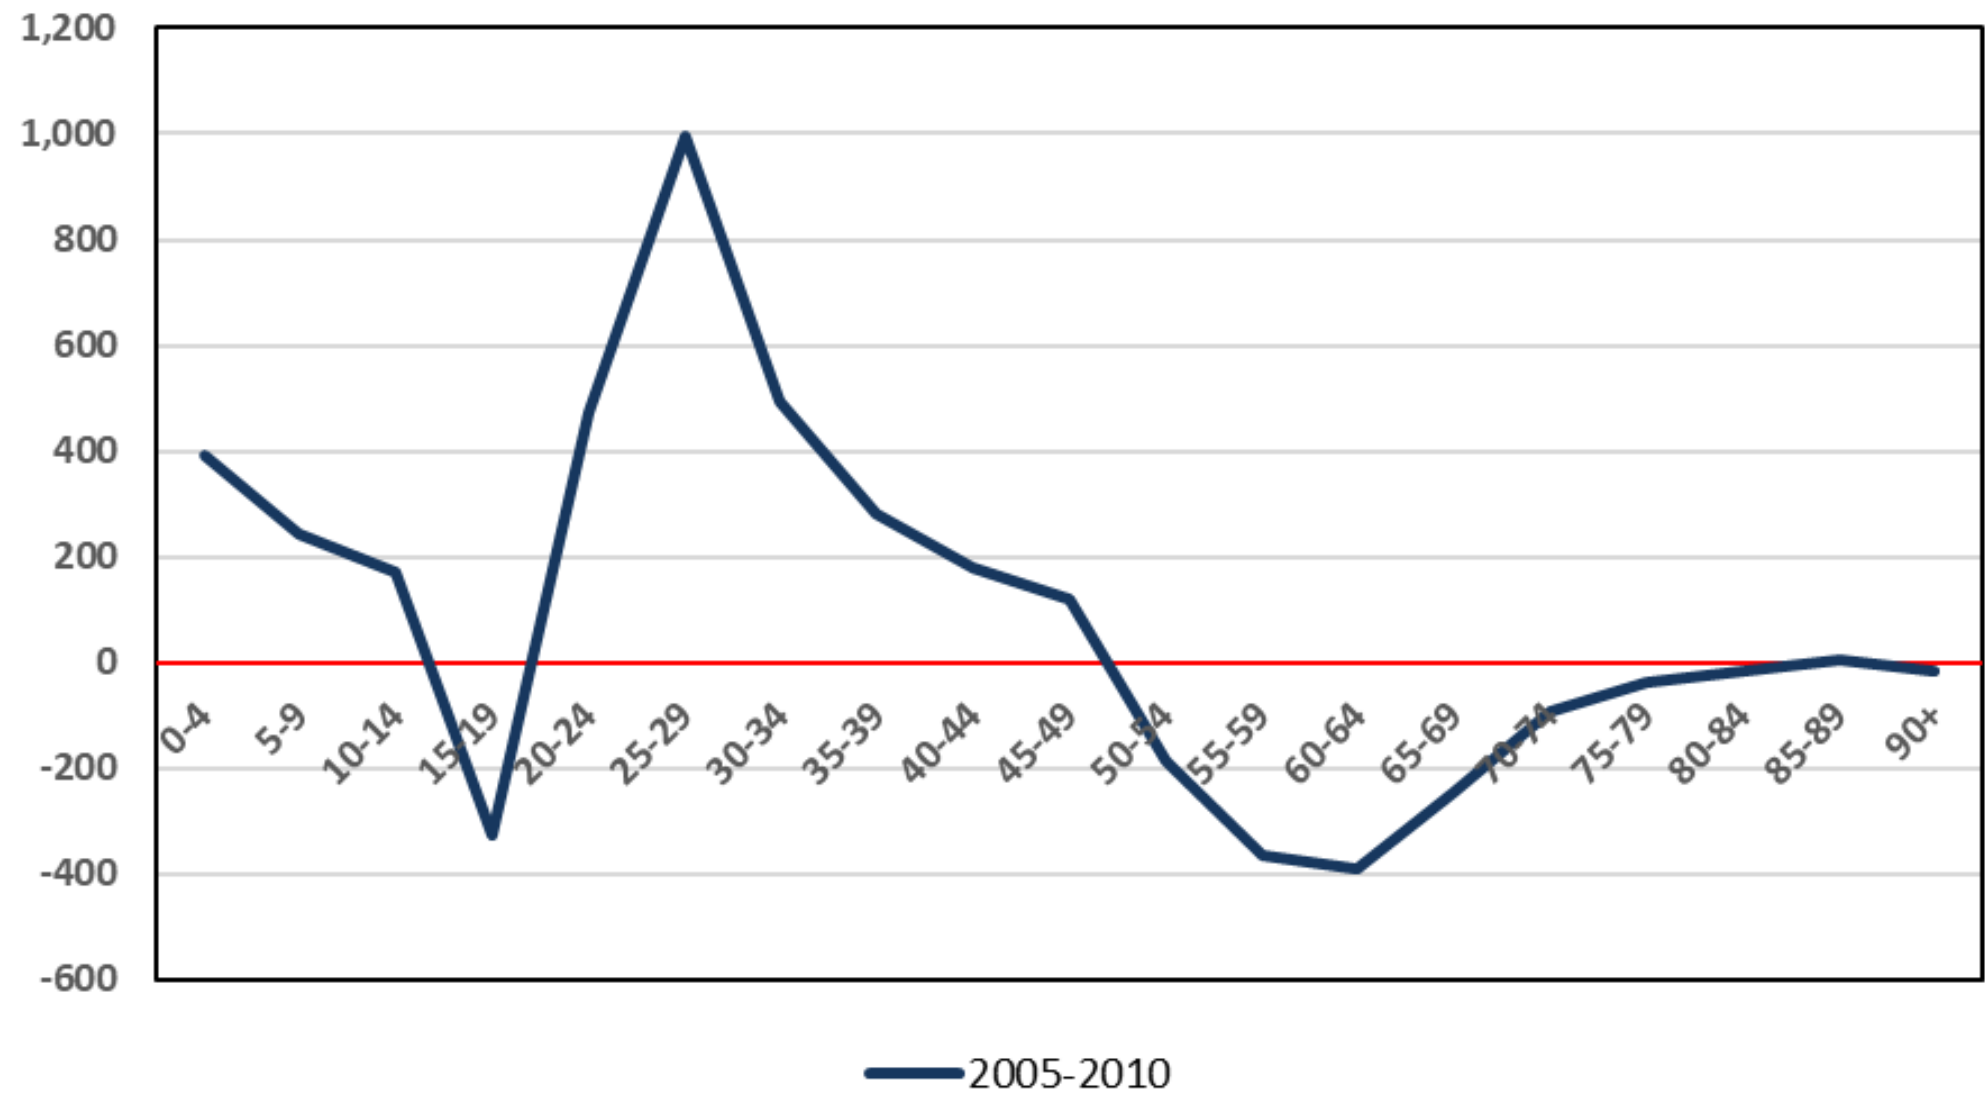

Percent Change by Race, 2010 to 2020

Components of Population Change for Alaska, 1947-2020

Source: Alaska Department of Labor and Workforce Development, Research and Analysis Section

Deaths surpassed births in 25 states in 2020, up from five in 2019

■ More deaths than births, 2020

■ More deaths than births, 2019 and 2020

Births and Deaths by Year

Estimated Alaska Population by Age and Sex 2020

School Age Population, 5-17

Population Age 65+, 2000-2030

Population Age 75+, 2000-2030

Working Age Population, 18-64

Low Scenario Labor Force Participation

*Holding 2019 Labor Force constant through 2040

Net Migration 2005-2010

Net Migration 2005-2010, 2010-2015

Net Migration 2005-2010, 2010-2015, 2015-2020