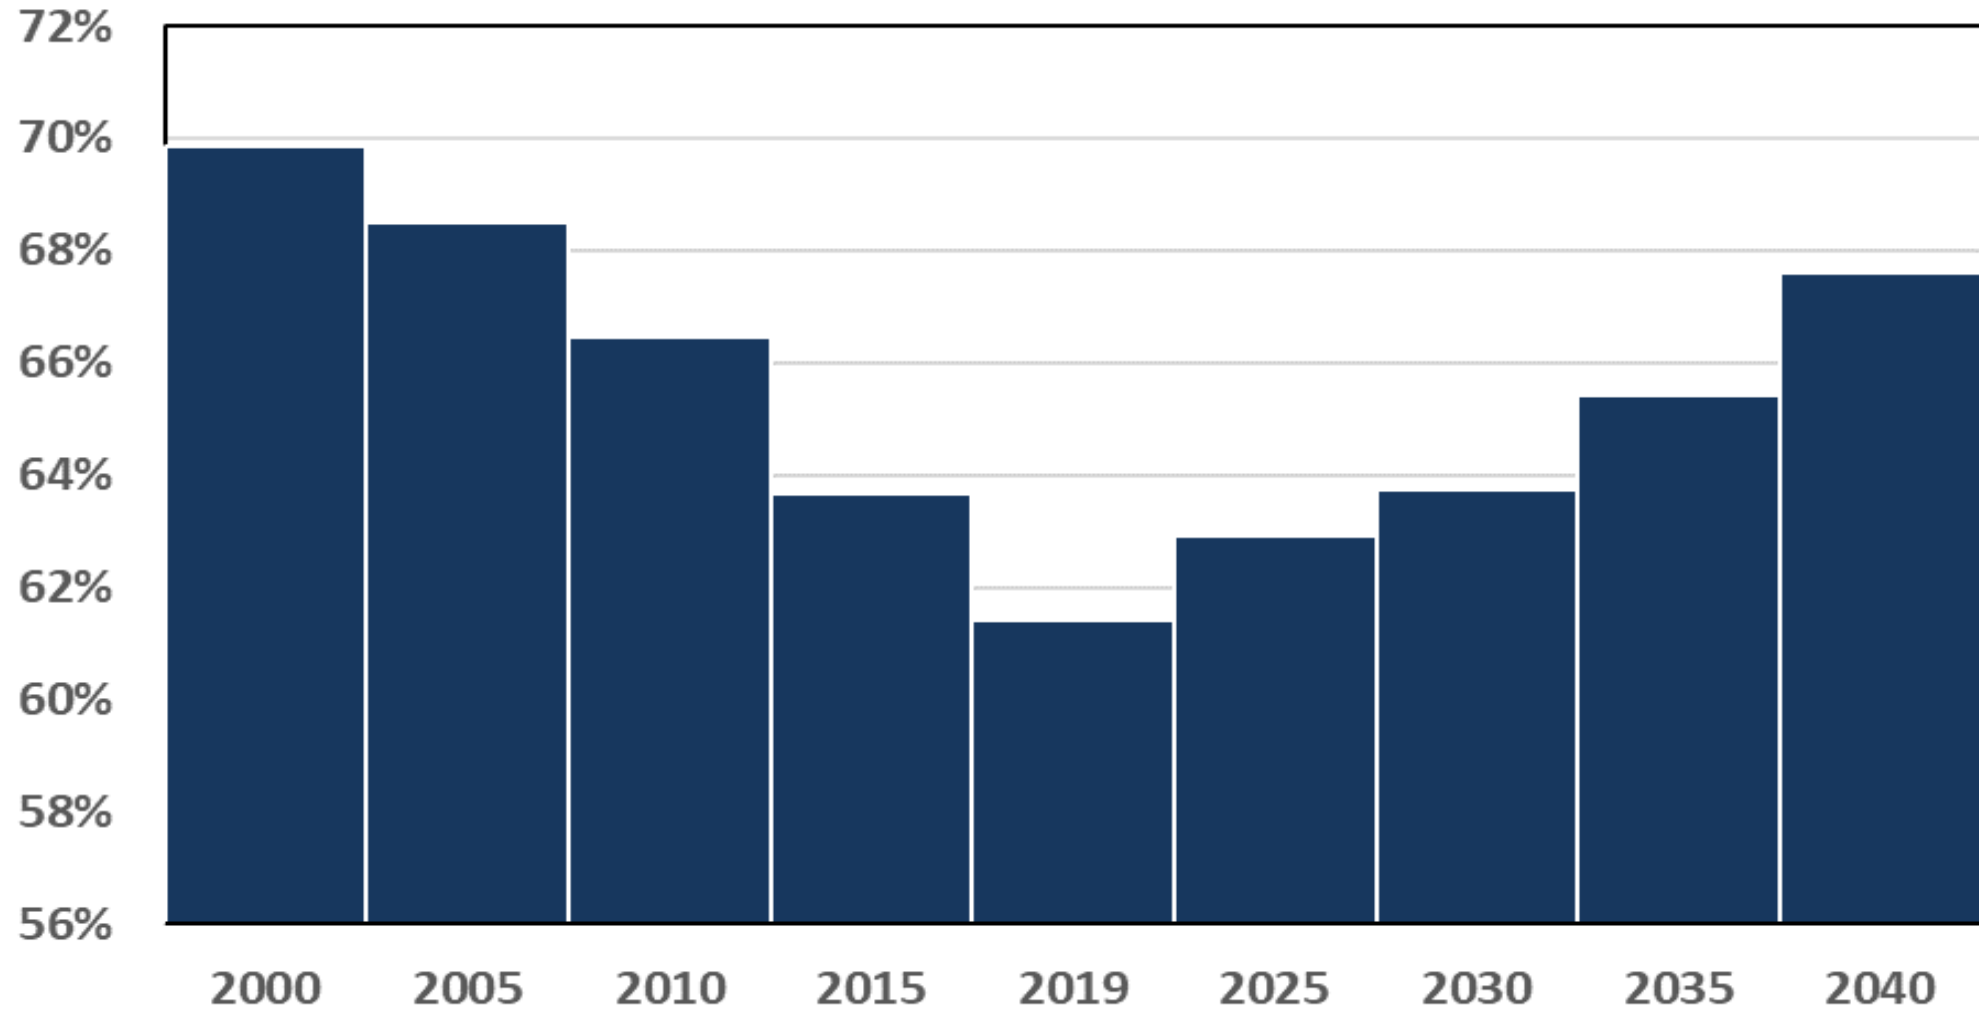

Percent Change by Race, 2010 to 2020

Components of Population Change for Alaska, 1947-2020

Source: Alaska Department of Labor and Workforce Development, Research and Analysis Section

Deaths surpassed births in 25 states in 2020, up from five in 2019

■ More deaths than births, 2020

■ More deaths than births, 2019 and 2020

Births and Deaths by Year

Estimated Alaska Population by Age and Sex 2020

School Age Population, 5-17

Population Age 65+, 2000-2030

Population Age 75+, 2000-2030

Working Age Population, 18-64

Low Scenario Labor Force Participation

*Holding 2019 Labor Force constant through 2040

Net Migration 2005-2010

Net Migration 2005-2010, 2010-2015

Net Migration 2005-2010, 2010-2015, 2015-2020