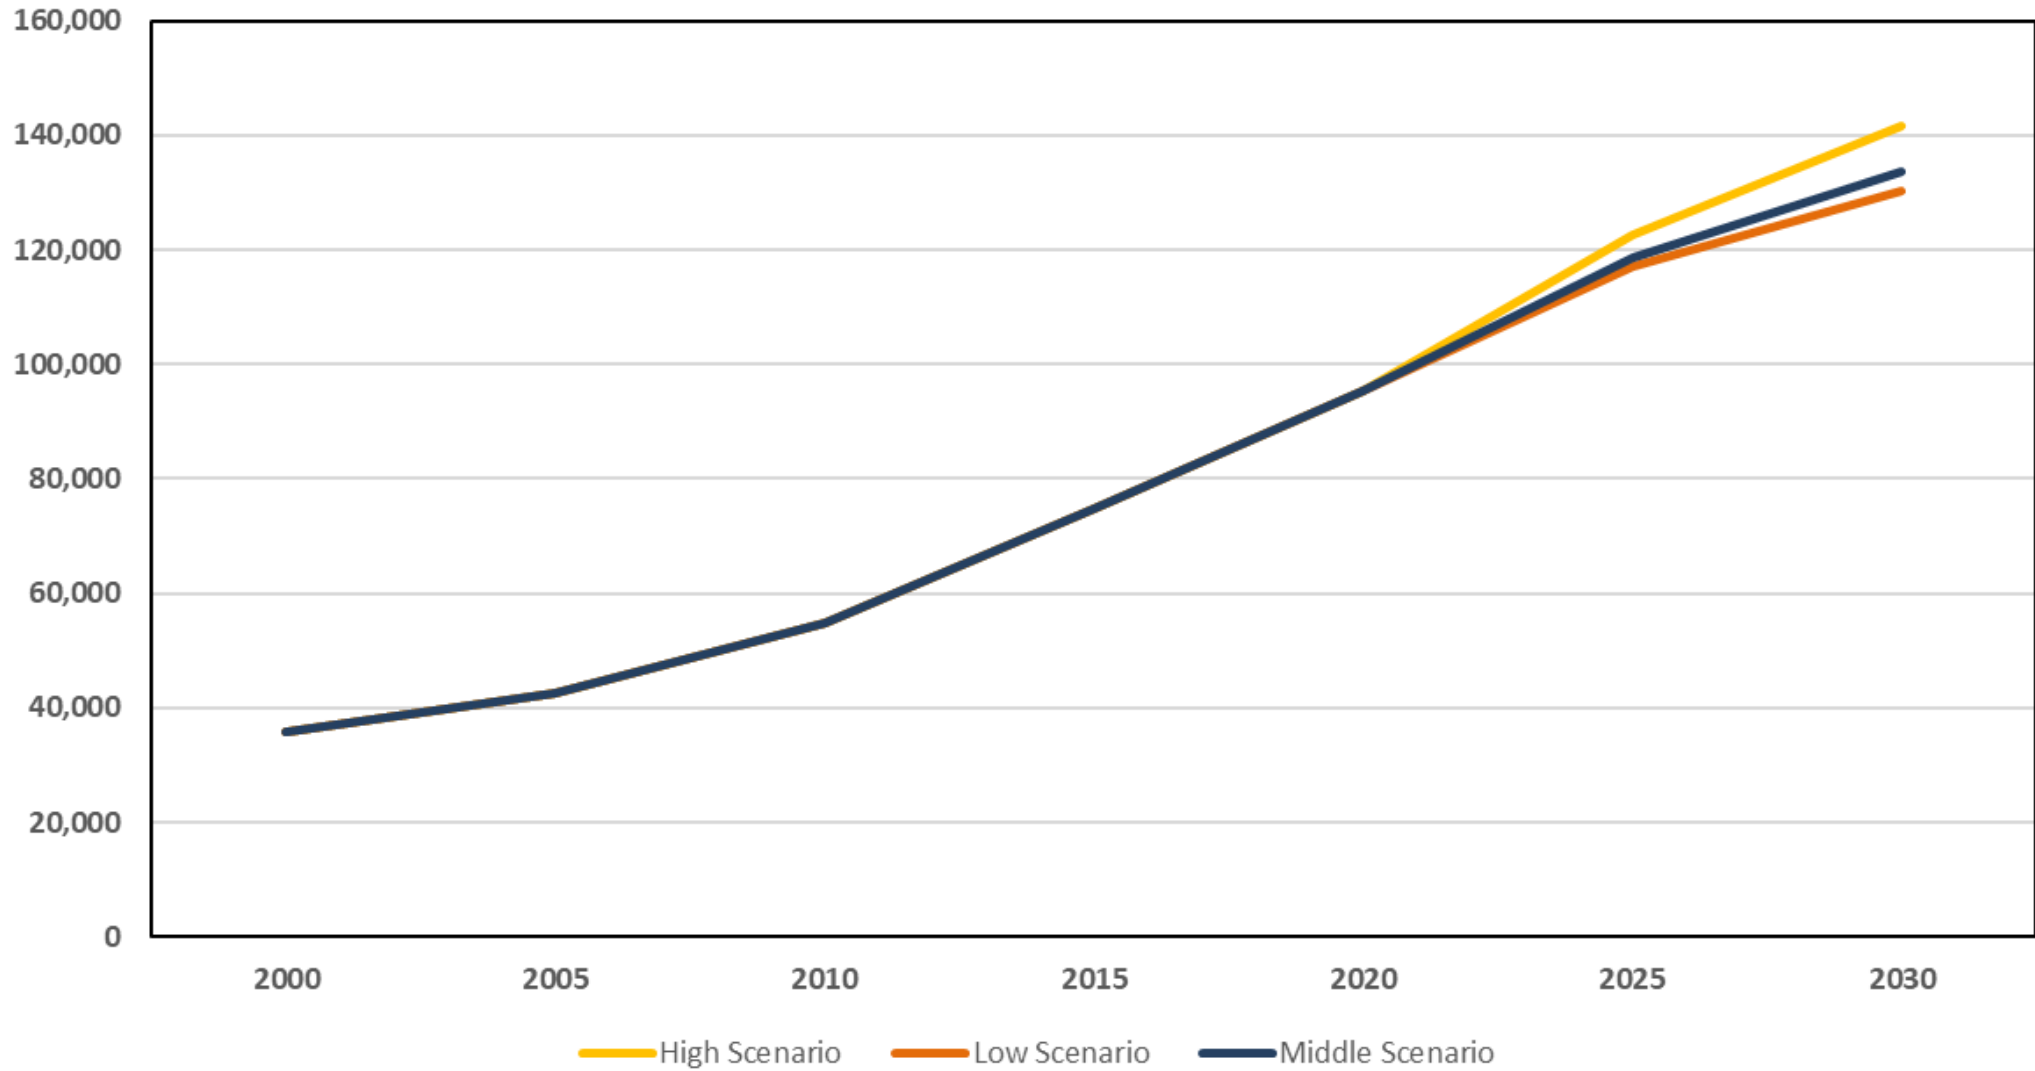

Percent Change by Race, 2010 to 2020

Components of Population Change for Alaska, 1947-2020

Source: Alaska Department of Labor and Workforce Development, Research and Analysis Section

Deaths surpassed births in 25 states in 2020, up from five in 2019

■ More deaths than births, 2020

■ More deaths than births, 2019 and 2020

Births and Deaths by Year

Estimated Alaska Population by Age and Sex 2020

School Age Population, 5-17

Population Age 65+, 2000-2030

Population Age 75+, 2000-2030

Working Age Population, 18-64

Low Scenario Labor Force Participation

*Holding 2019 Labor Force constant through 2040

Net Migration 2005-2010

Net Migration 2005-2010, 2010-2015

Net Migration 2005-2010, 2010-2015, 2015-2020