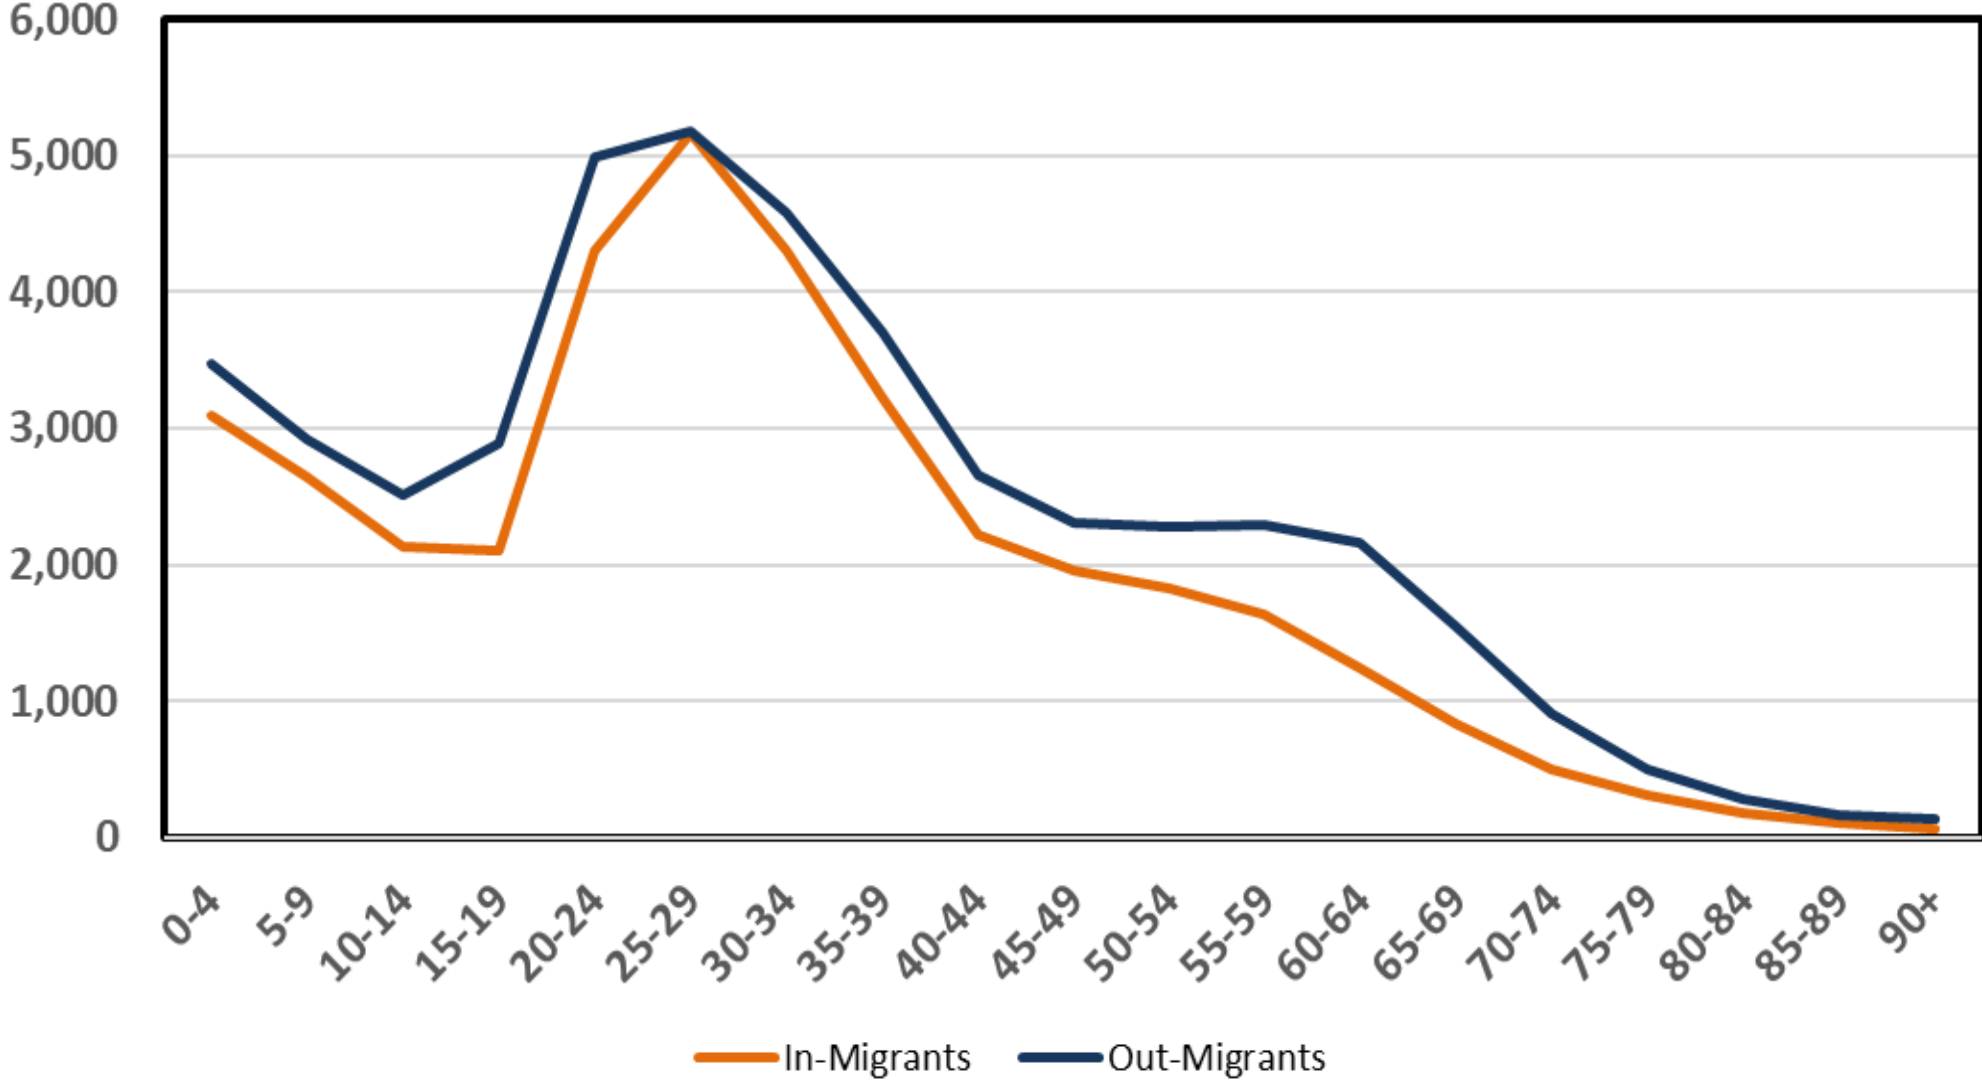

Gross Migration by Age, 2015-2020