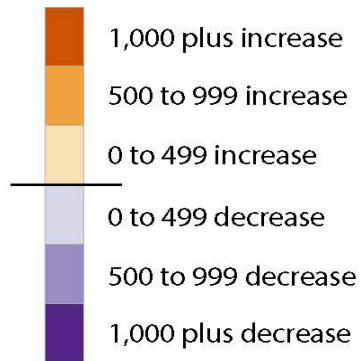

**Commonwealth North
Fiscal Policy Study Group
October 1, 2021**

Alaska's Changing Population

David Howell

Alaska Department of Labor
and Workforce Development

Alaska

Boroughs/Census Areas

Population Change by Borough/CA

Percent Change by Race, 2010 to 2020

Components of Population Change for Alaska, 1947-2020

Source: Alaska Department of Labor and Workforce Development, Research and Analysis Section

Deaths surpassed births in 25 states in 2020, up from five in 2019

■ More deaths than births, 2020

■ More deaths than births, 2019 and 2020

Births and Deaths by Year

Estimated Alaska Population by Age and Sex 2020

School Age Population, 5-17

Population Age 65+, 2000-2030

Population Age 75+, 2000-2030