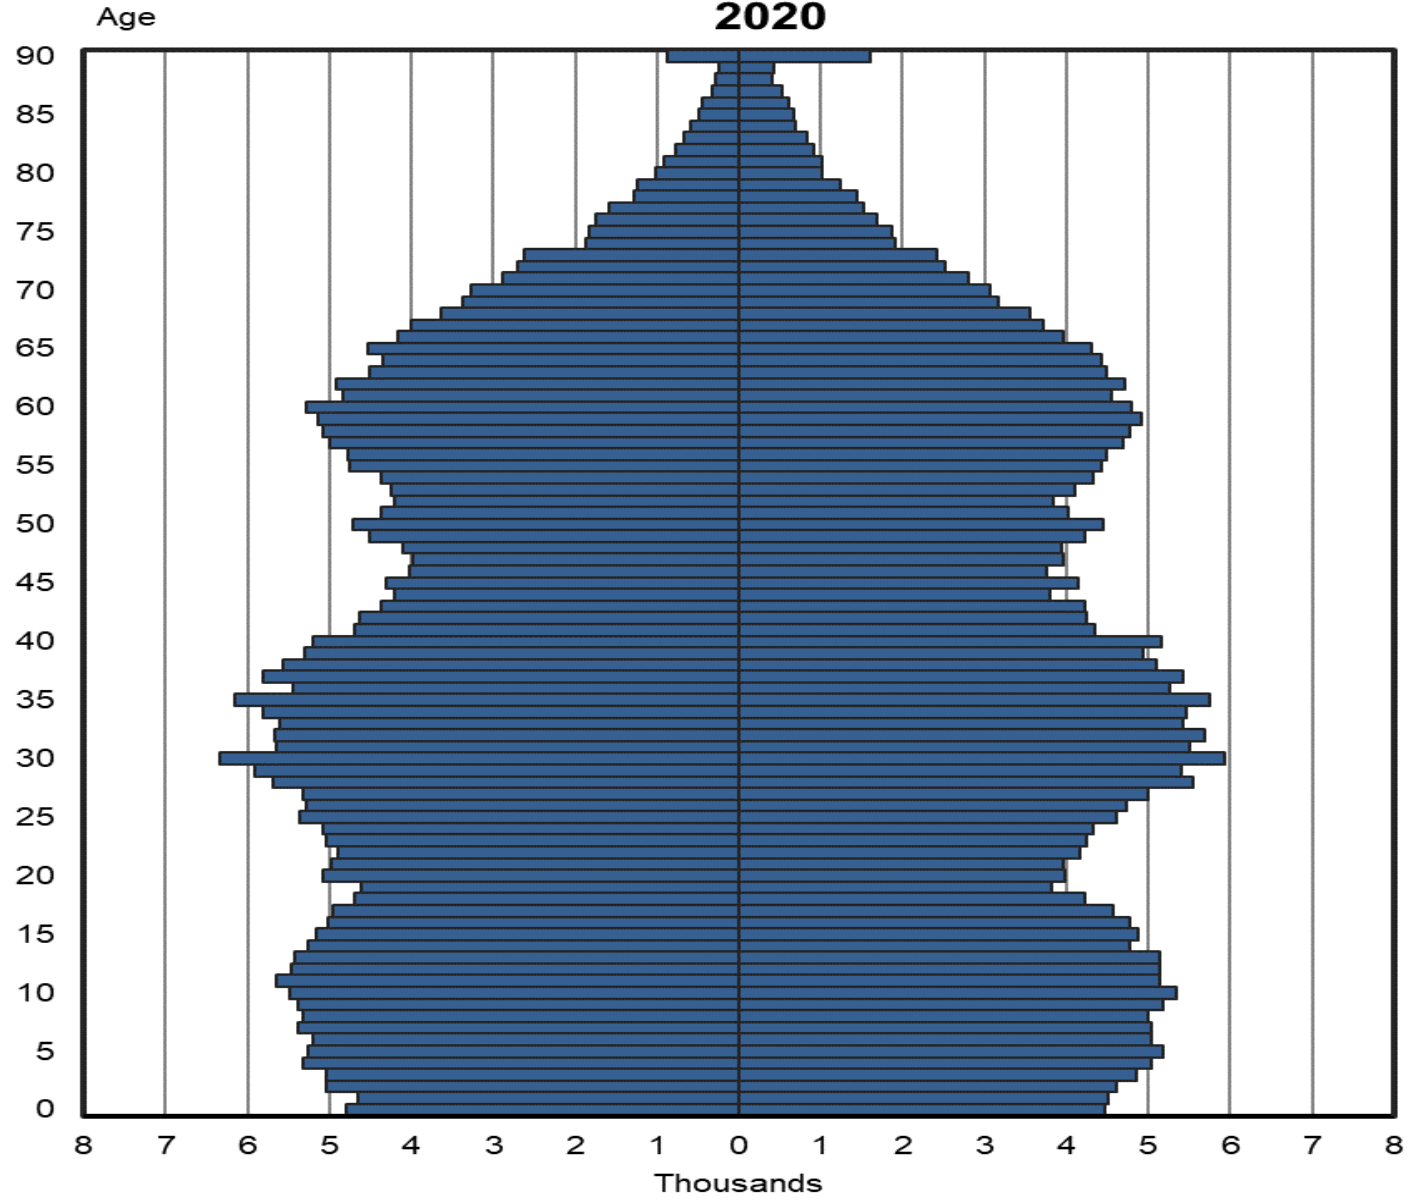

Percent Change by Race, 2010 to 2020

Components of Population Change for Alaska, 1947-2020

Source: Alaska Department of Labor and Workforce Development, Research and Analysis Section

Deaths surpassed births in 25 states in 2020, up from five in 2019

■ More deaths than births, 2020

■ More deaths than births, 2019 and 2020

Births and Deaths by Year

Estimated Alaska Population by Age and Sex 2020

School Age Population, 5-17

Population Age 65+, 2000-2030

Population Age 75+, 2000-2030

Working Age Population, 18-64

Low Scenario Labor Force Participation

*Holding 2019 Labor Force constant through 2040

Net Migration 2005-2010

Net Migration 2005-2010, 2010-2015

Net Migration 2005-2010, 2010-2015, 2015-2020