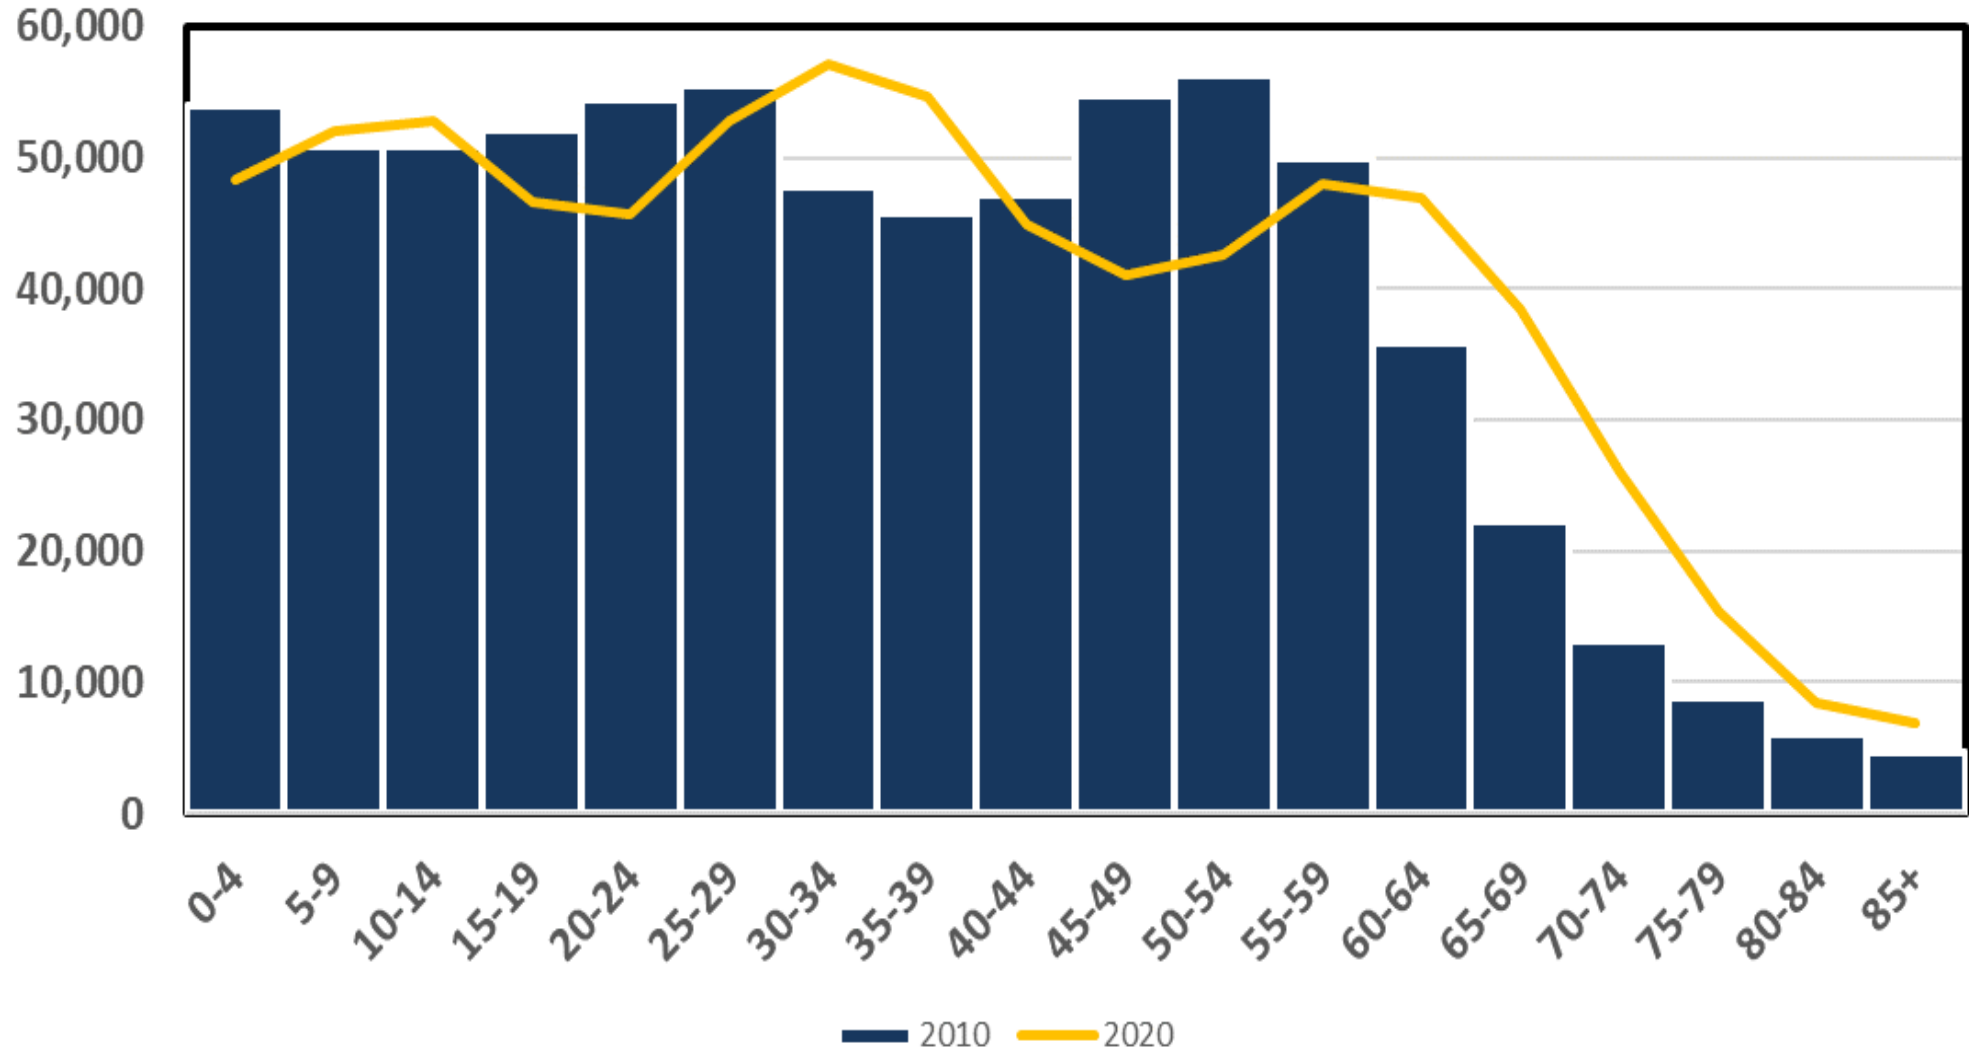

Population by Age, 2010 and 2020