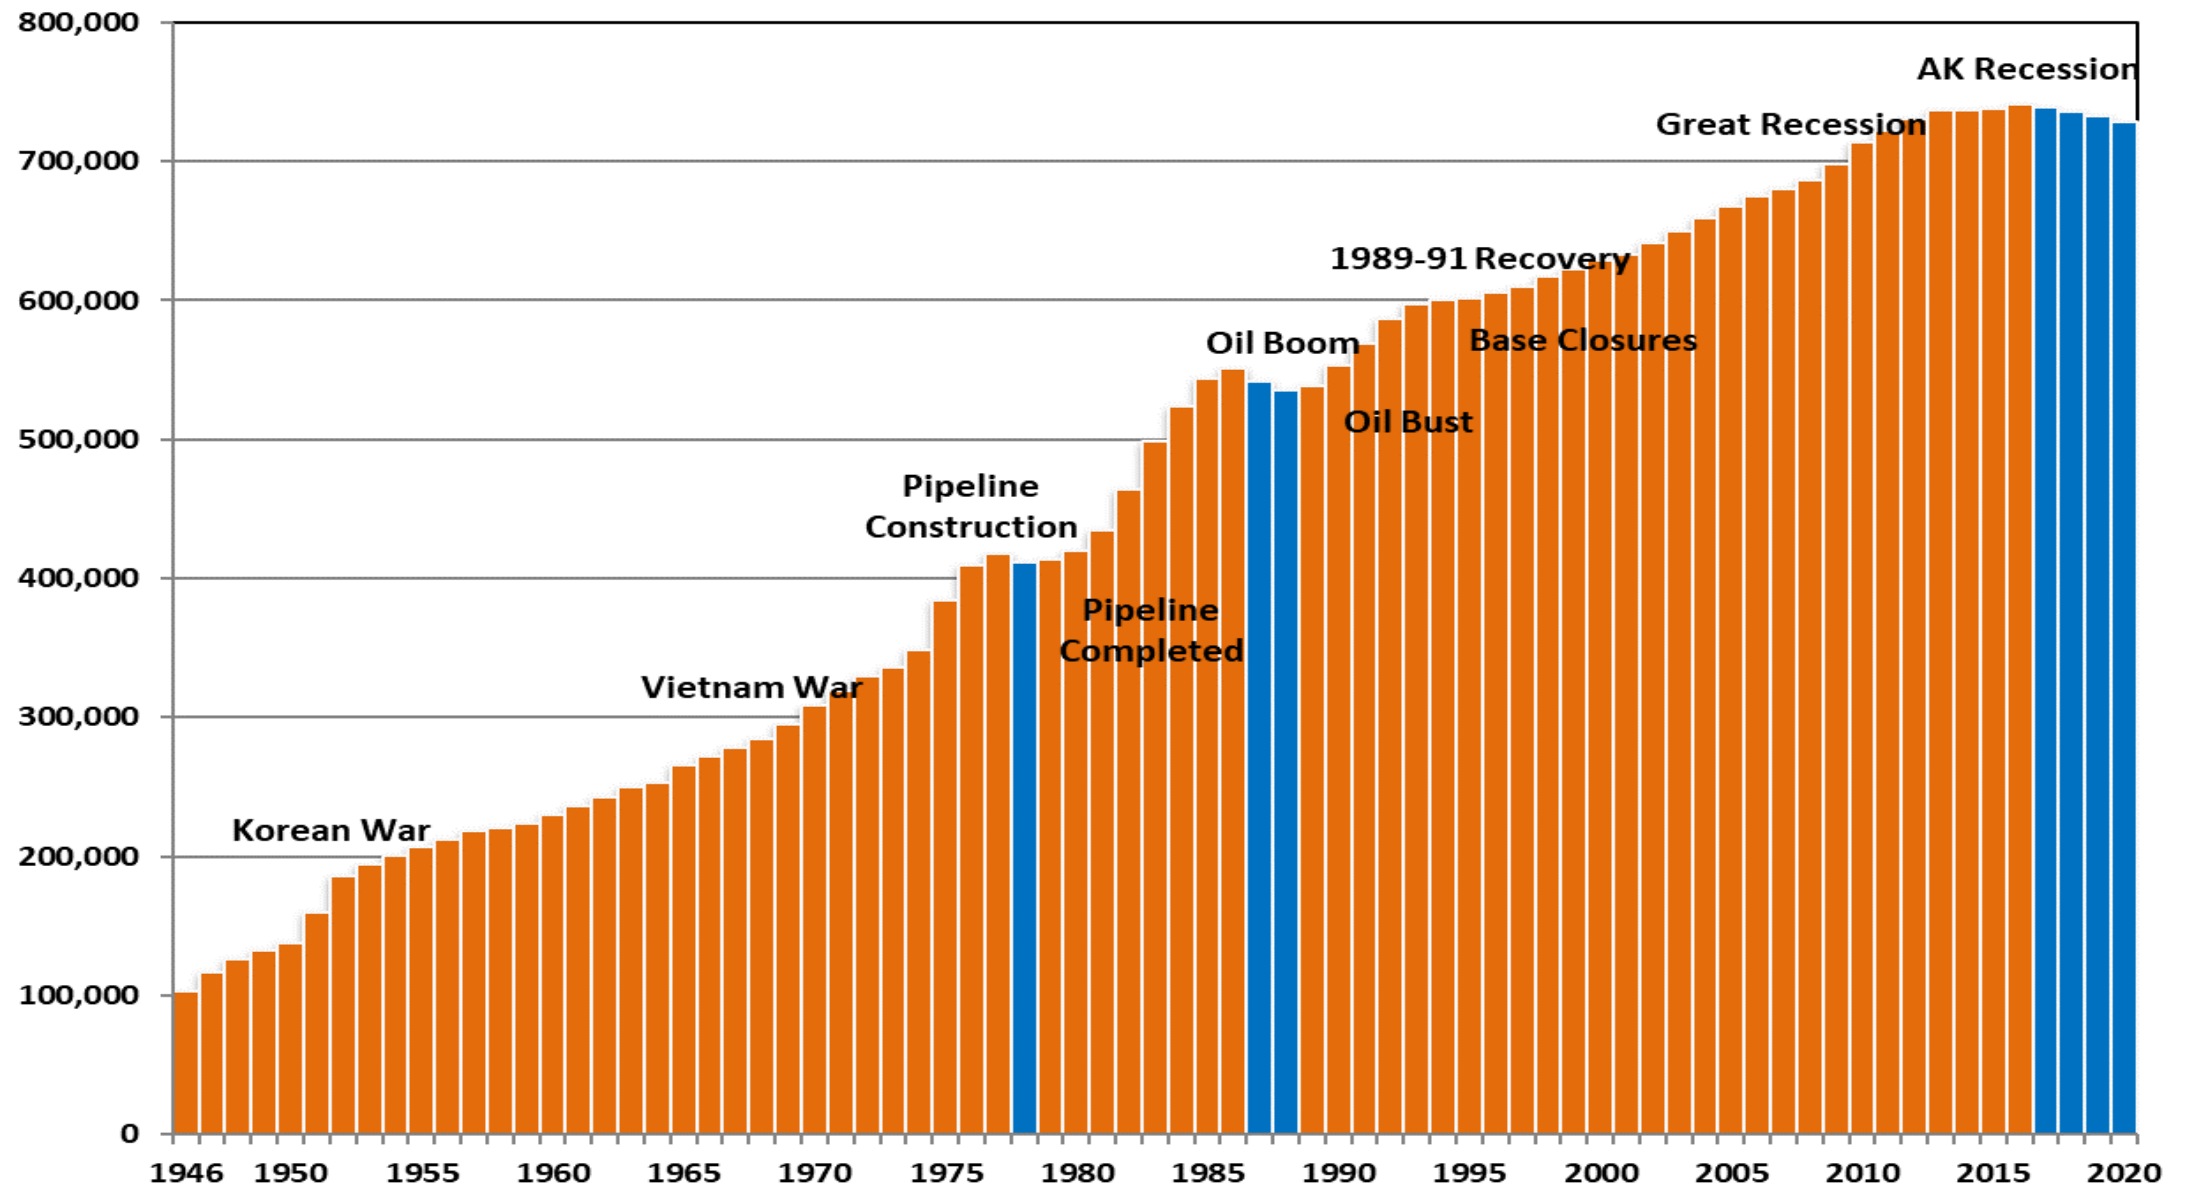

**Commonwealth North
Fiscal Policy Study Group
October 1, 2021**

Alaska's Changing Population

David Howell

Alaska Department of Labor
and Workforce Development

Alaska

Boroughs/Census Areas

Population Change by Borough/CA

Percent Change by Race, 2010 to 2020

Components of Population Change for Alaska, 1947-2020

Source: Alaska Department of Labor and Workforce Development, Research and Analysis Section

Deaths surpassed births in 25 states in 2020, up from five in 2019

■ More deaths than births, 2020

■ More deaths than births, 2019 and 2020

Births and Deaths by Year

Estimated Alaska Population by Age and Sex 2020

School Age Population, 5-17

Population Age 65+, 2000-2030

Population Age 75+, 2000-2030