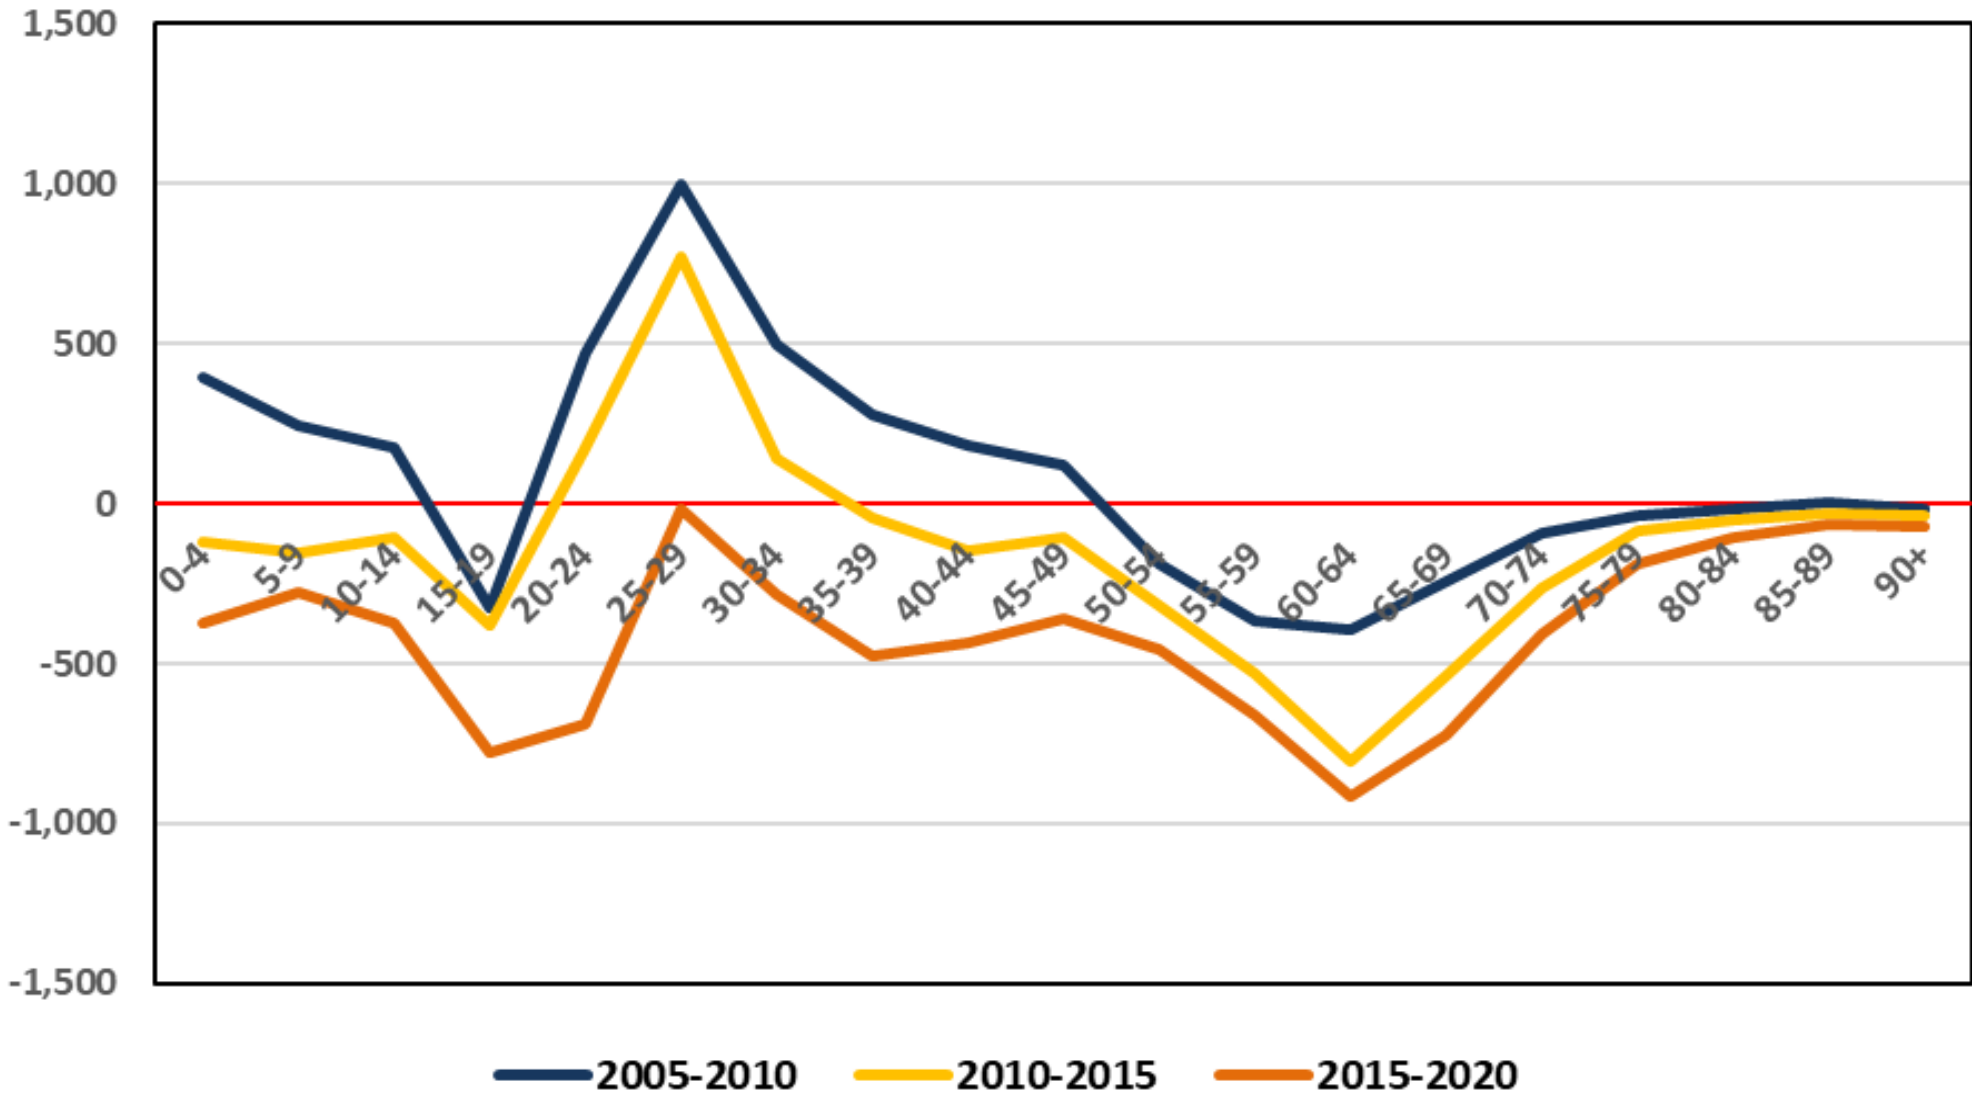

Percent Change by Race, 2010 to 2020

Components of Population Change for Alaska, 1947-2020

Source: Alaska Department of Labor and Workforce Development, Research and Analysis Section

Deaths surpassed births in 25 states in 2020, up from five in 2019

■ More deaths than births, 2020

■ More deaths than births, 2019 and 2020

Births and Deaths by Year

Estimated Alaska Population by Age and Sex 2020

School Age Population, 5-17

Population Age 65+, 2000-2030

Population Age 75+, 2000-2030

Working Age Population, 18-64

Low Scenario Labor Force Participation

*Holding 2019 Labor Force constant through 2040

Net Migration 2005-2010

Net Migration 2005-2010, 2010-2015

Net Migration 2005-2010, 2010-2015, 2015-2020