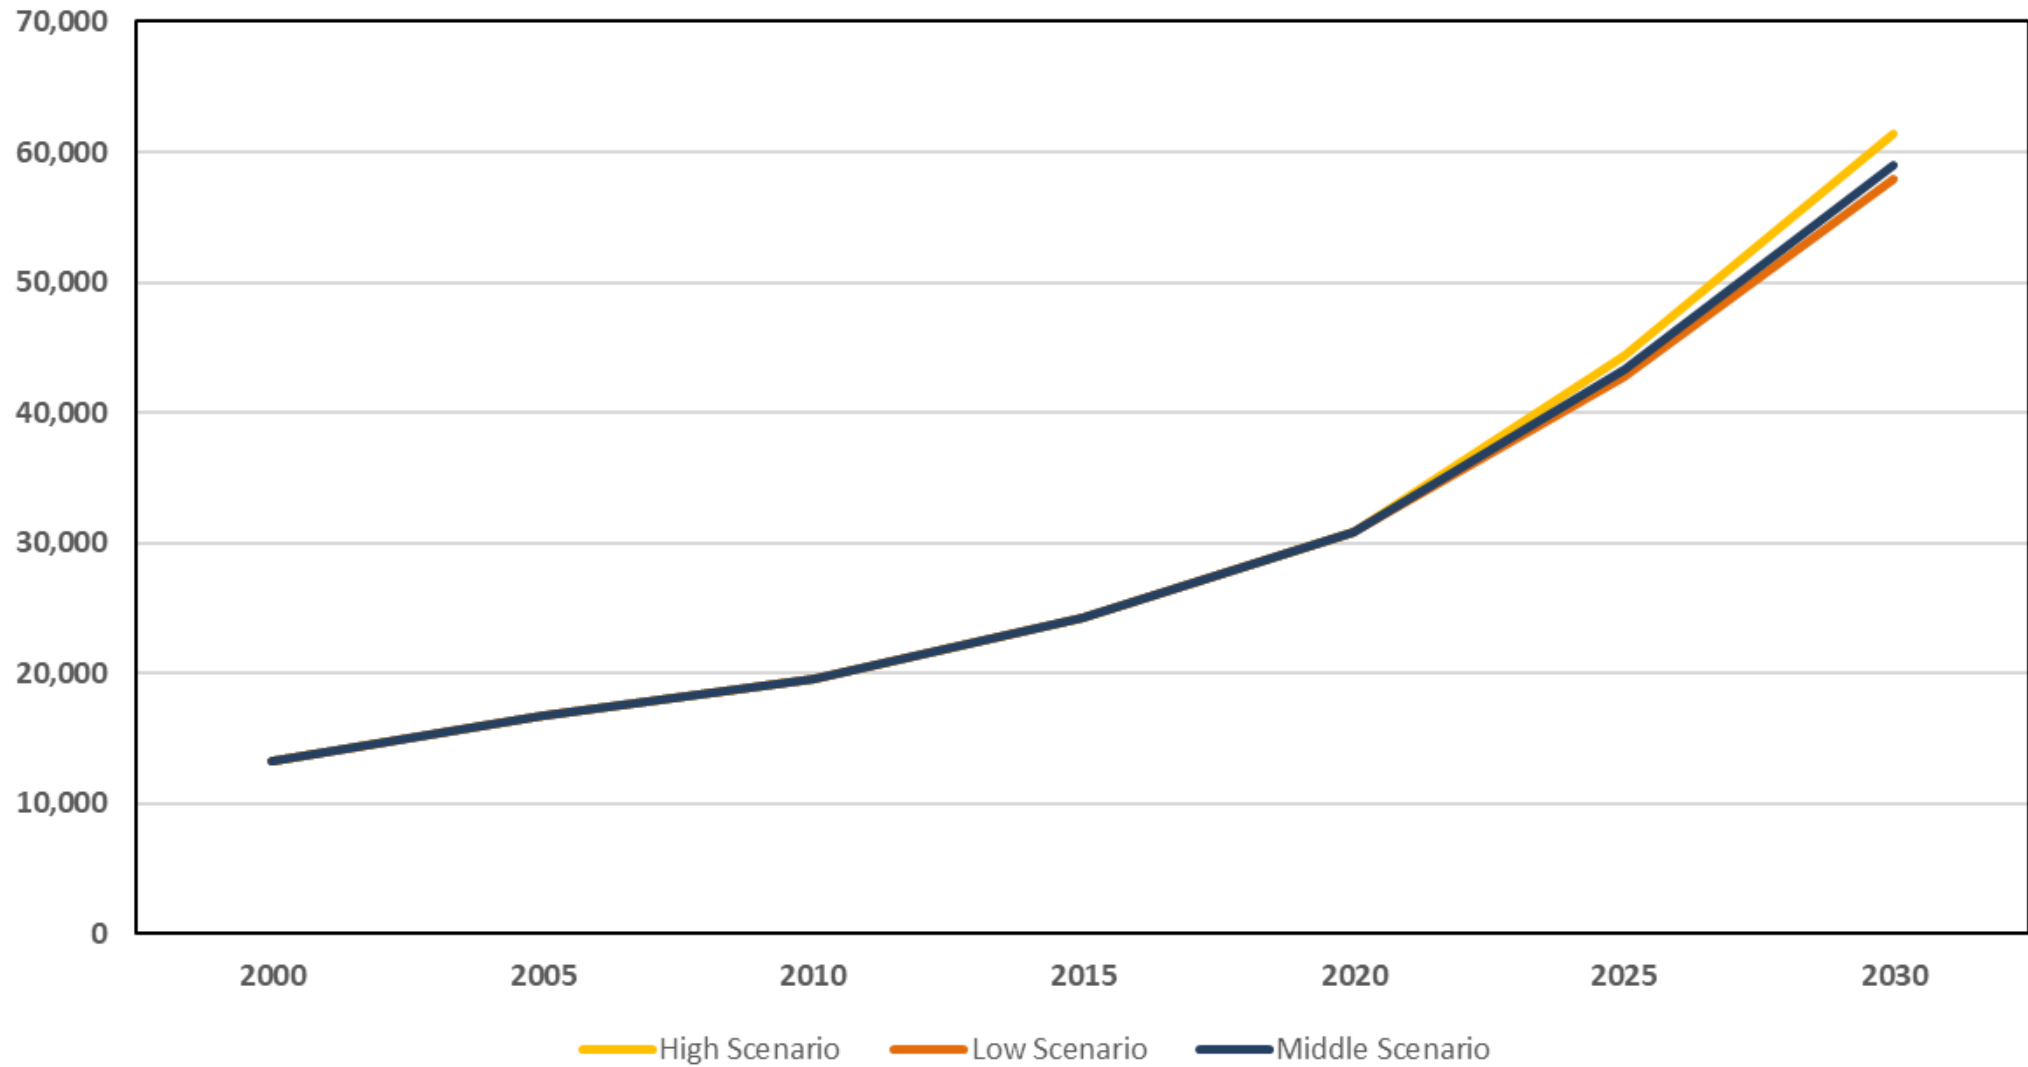

Percent Change by Race, 2010 to 2020

Components of Population Change for Alaska, 1947-2020

Source: Alaska Department of Labor and Workforce Development, Research and Analysis Section

Deaths surpassed births in 25 states in 2020, up from five in 2019

■ More deaths than births, 2020

■ More deaths than births, 2019 and 2020

Births and Deaths by Year

Estimated Alaska Population by Age and Sex 2020

School Age Population, 5-17

Population Age 65+, 2000-2030

Population Age 75+, 2000-2030

Working Age Population, 18-64

Low Scenario Labor Force Participation

*Holding 2019 Labor Force constant through 2040

Net Migration 2005-2010

Net Migration 2005-2010, 2010-2015

Net Migration 2005-2010, 2010-2015, 2015-2020